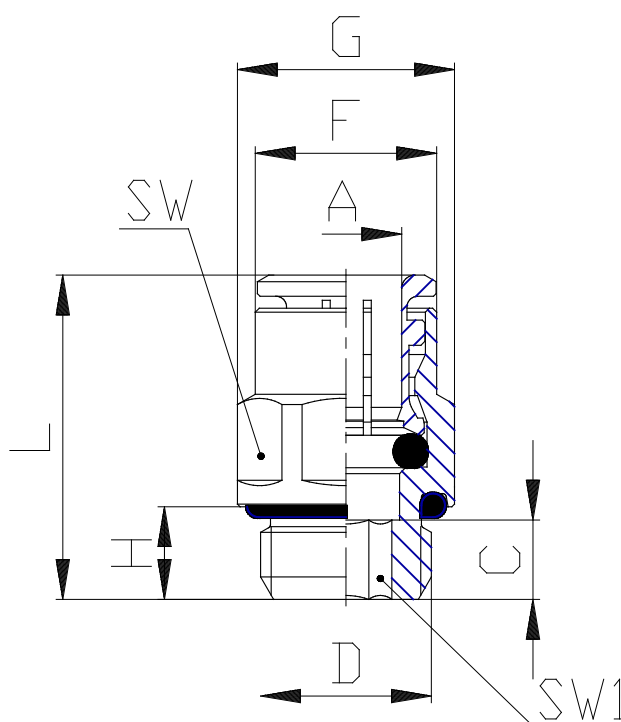

## Mod. 6512 - Series 6000 fittings

Product code: 6512 12-1/4

Datasheet creation date: 10/03/2025 09:29

Check the most updated document online [click here](#)

### TECHNICAL DATA

Mod.	6512 12-1/4
------	-------------

## Mod. 6512 - Series 6000 fittings

Product code: 6512 12-1/4

### DIMENSIONS

<b>A (mm)</b>	12
<b>D (mm)</b>	G1/4
<b>C (mm)</b>	19.2
<b>F (mm)</b>	18.3
<b>G (mm)</b>	20.5
<b>H (mm)</b>	7.0
<b>L (mm)</b>	29.5
<b>SW (mm)</b>	19
<b>SW1 (mm)</b>	7.0
<b>Weight (g)</b>	29