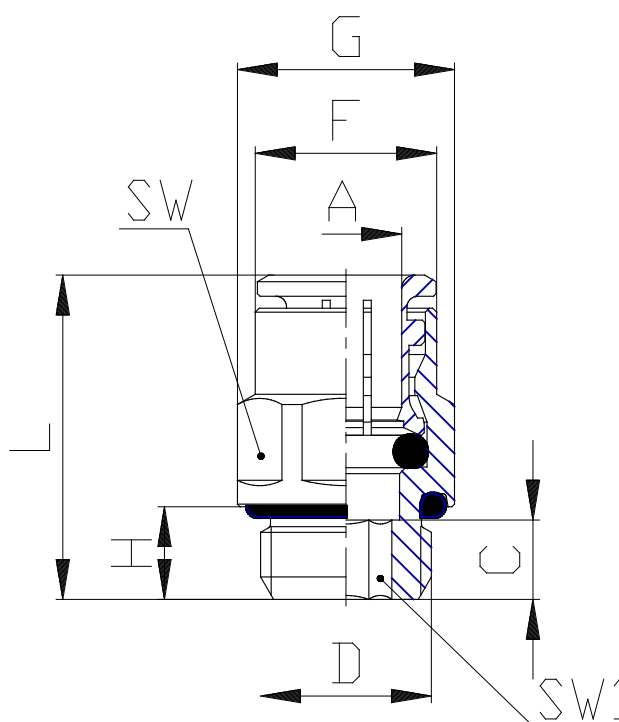

Mod. 6512 - Series 6000 fittings

Product code: 6512 14-1/2

Datasheet creation date: 10/03/2025 09:29

Check the most updated document online [click here](#)

TECHNICAL DATA

Mod.	6512 14-1/2
------	-------------

Mod. 6512 - Series 6000 fittings

Product code: 6512 14-1/2

DIMENSIONS

A (mm)	14
D (mm)	G1/2
C (mm)	20.2
F (mm)	20.5
G (mm)	24.8
H (mm)	8.0
L (mm)	25.5
SW (mm)	22
SW1 (mm)	10.0
Weight (g)	35