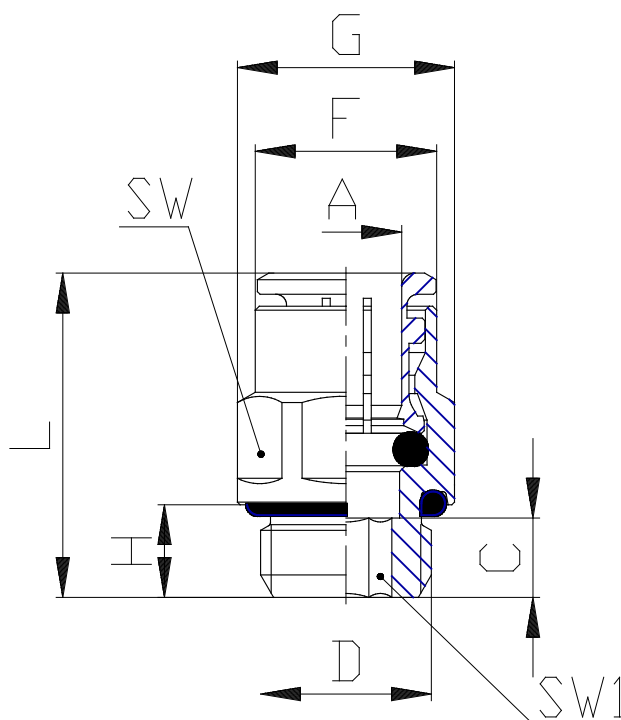

Mod. 6512 - Series 6000 fittings

Product code: 6512 4-1/4

Datasheet creation date: 10/03/2025 09:29

Check the most updated document online [click here](#)

TECHNICAL DATA

| | |
|------|------------|
| Mod. | 6512 4-1/4 |
|------|------------|

Mod. 6512 - Series 6000 fittings

Product code: 6512 4-1/4

DIMENSIONS

| | |
|-------------------|------|
| A (mm) | 4 |
| D (mm) | G1/4 |
| C (mm) | 14.0 |
| F (mm) | 8.8 |
| G (mm) | 16.4 |
| H (mm) | 7.0 |
| L (mm) | 20.5 |
| SW (mm) | 15 |
| SW1 (mm) | 2.5 |
| Weight (g) | 14 |