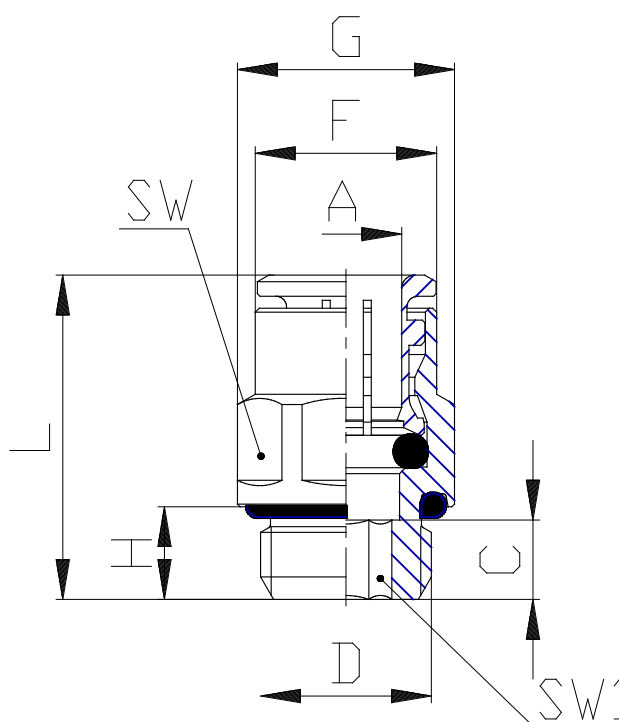

## Mod. 6512-OX1 - Series OX1 fittings

Product code: 6512 6-1/8-OX1

Datasheet creation date: 10/03/2025 09:29

Check the most updated document online [click here](#)

### ■ TECHNICAL DATA

Mod.	6512 6-1/8-OX1
------	----------------

## Mod. 6512-OX1 - Series OX1 fittings

Product code: 6512 6-1/8-OX1

### DIMENSIONS

<b>A (mm)</b>	6
<b>D (mm)</b>	G1/8
<b>C (mm)</b>	16.0
<b>F (mm)</b>	11.7
<b>G (mm)</b>	13.5
<b>H (mm)</b>	6
<b>L (mm)</b>	21.0
<b>SW (mm)</b>	12
<b>SW1 (mm)</b>	4.0
<b>Weight (g)</b>	10