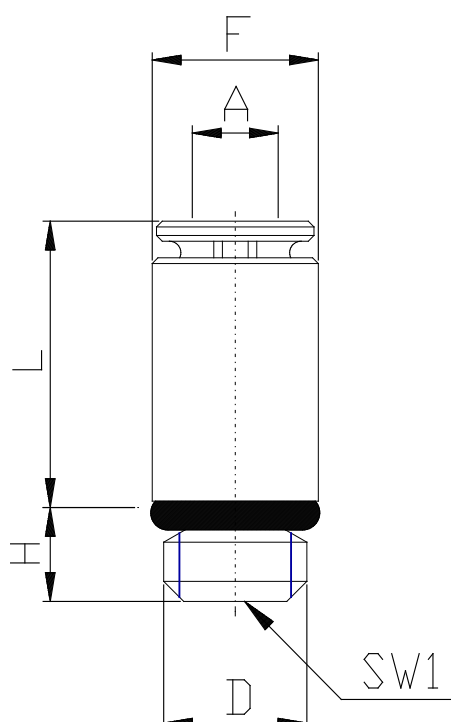

Mod. 6512 - Series 6000 micro fittings

Product code: 6512 8-1/8-M

Datasheet creation date: 10/03/2025 09:30

Check the most updated document online [click here](#)

■ TECHNICAL DATA

Mod.	6512 8-1/8-M
------	--------------

Mod. 6512 - Series 6000 micro fittings

Product code: 6512 8-1/8-M

DIMENSIONS

A (mm)	8
D	G 1/8
F (mm)	12.4
H (mm)	5.0
L (mm)	18.5
SW1 (mm)	5.0
O - Ring	with O - Ring assembled