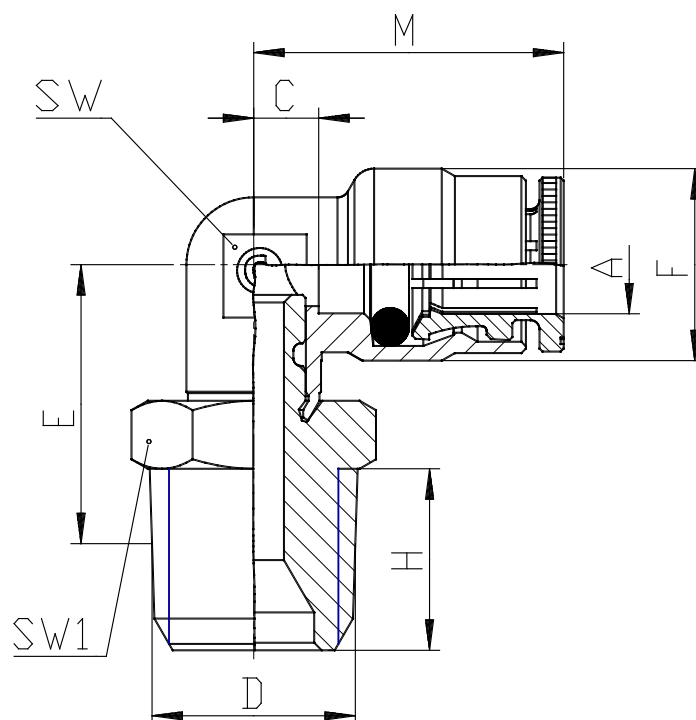

Mod. 6520 - Fittings Serie 6000 inch

Product code: 6520 02-04

Datasheet creation date: 10/03/2025 09:30

Check the most updated document online [click here](#)

TECHNICAL DATA

Mod.	6520 02-04
------	------------

Mod. 6520 - Fittings Serie 6000 inch

Product code: 6520 02-04

DIMENSIONS

A	1/8
D	1/4
C (INCH)	0.138
E (INCH)	0.650
F (INCH)	0.354
H (INCH)	0.472
M (INCH)	0.689
SW (INCH)	0.315
SW1 (INCH)	0.551