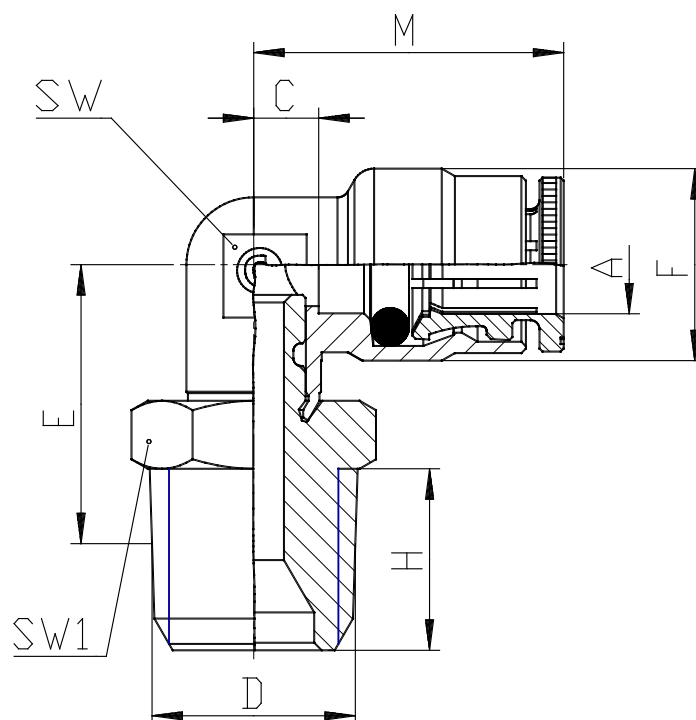

Mod. 6520 - Fittings Serie 6000 inch

Product code: 6520 04-02

Datasheet creation date: 10/03/2025 09:30

Check the most updated document online [click here](#)

TECHNICAL DATA

Mod.	6520 04-02
------	------------

Mod. 6520 - Fittings Serie 6000 inch

Product code: 6520 04-02

DIMENSIONS

A	1/4
D	1/8
C (INCH)	0.169
E (INCH)	0.610
F (INCH)	0.500
H (INCH)	0.315
M (INCH)	0.807
SW (INCH)	0.354
SW1 (INCH)	0.472