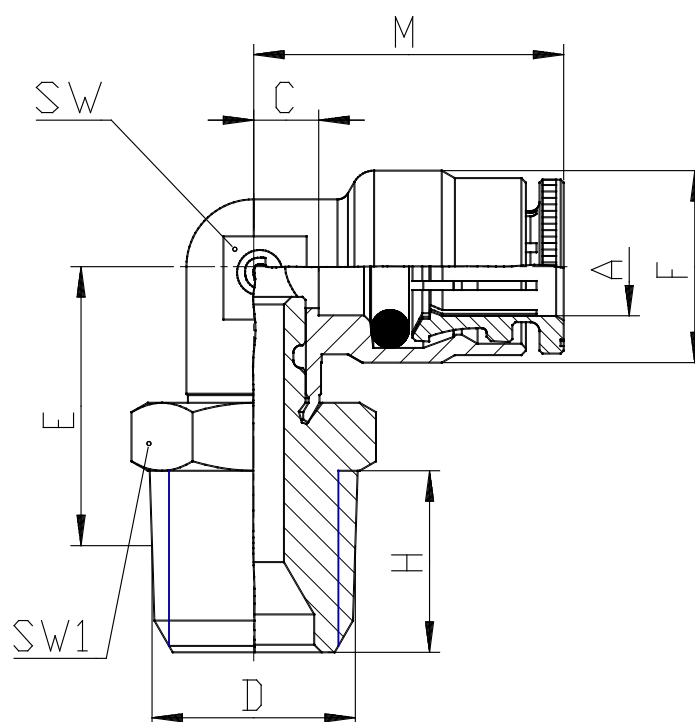

Mod. 6520 - Fittings Serie 6000 inch

Product code: 6520 04-04

Datasheet creation date: 10/03/2025 09:30

Check the most updated document online [click here](#)

TECHNICAL DATA

Mod.	6520 04-04
------	------------

Mod. 6520 - Fittings Serie 6000 inch

Product code: 6520 04-04

DIMENSIONS

A	1/4
D	1/4
C (INCH)	0.169
E (INCH)	0.630
F (INCH)	0.500
H (INCH)	0.472
M (INCH)	0.807
SW (INCH)	0.354
SW1 (INCH)	0.551