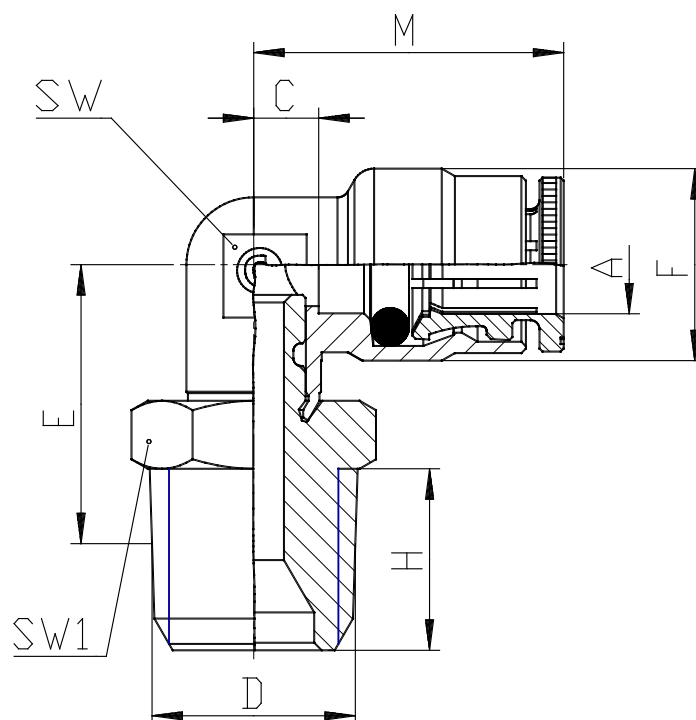

Mod. 6520 - Fittings Serie 6000 inch

Product code: 6520 05-02

Datasheet creation date: 10/03/2025 09:30

Check the most updated document online [click here](#)

TECHNICAL DATA

Mod.	6520 05-02
------	------------

Mod. 6520 - Fittings Serie 6000 inch

Product code: 6520 05-02

DIMENSIONS

A	5/16
D	1/8
C (INCH)	0.197
E (INCH)	0.642
F (INCH)	0.559
H (INCH)	0.315
M (INCH)	0.866
SW (INCH)	0.433
SW1 (INCH)	0.472