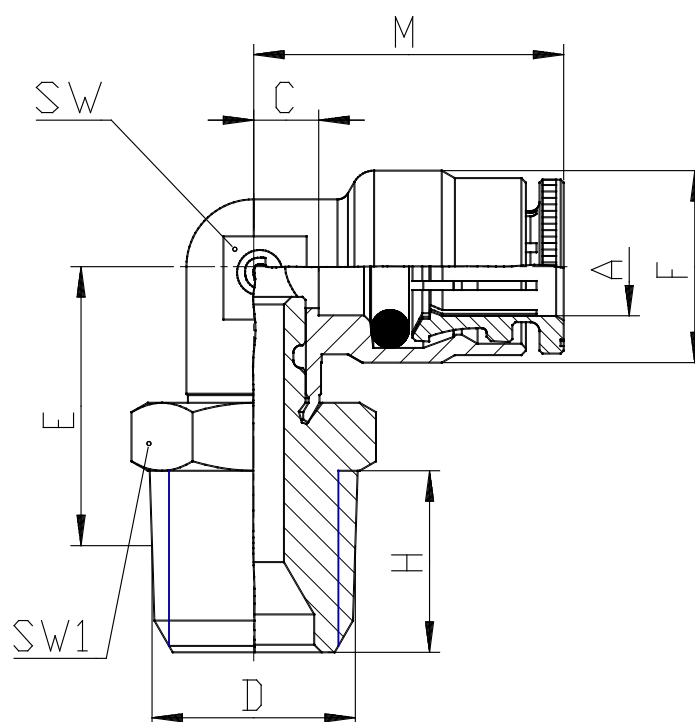

Mod. 6520 - Fittings Serie 6000 inch

Product code: 6520 05-04

Datasheet creation date: 10/03/2025 09:30

Check the most updated document online [click here](#)

TECHNICAL DATA

Mod.	6520 05-04
------	------------

Mod. 6520 - Fittings Serie 6000 inch

Product code: 6520 05-04

DIMENSIONS

A	5/16
D	1/4
C (INCH)	0.197
E (INCH)	0.669
F (INCH)	0.559
H (INCH)	0.472
M (INCH)	0.866
SW (INCH)	0.433
SW1 (INCH)	0.551