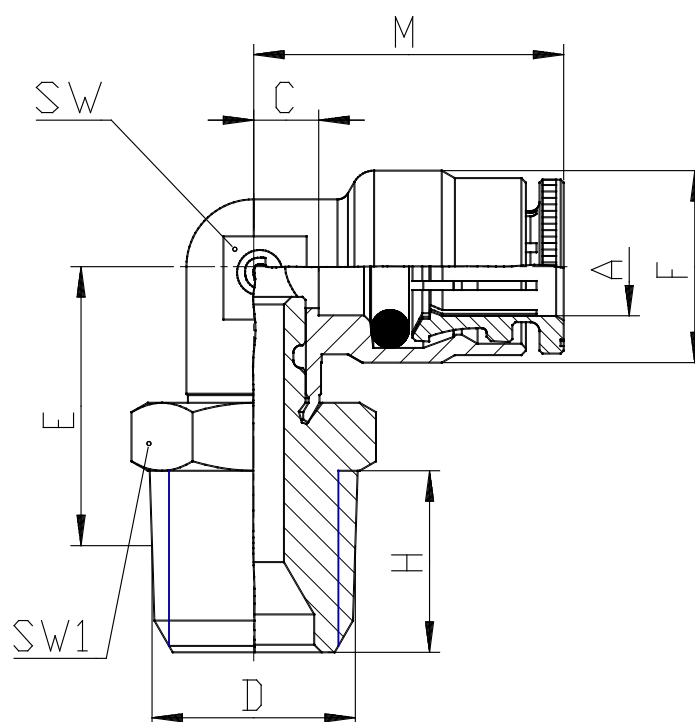

## Mod. 6520 - Fittings Serie 6000 inch

Product code: 6520 05-06

Datasheet creation date: 10/03/2025 09:31

Check the most updated document online [click here](#)

### TECHNICAL DATA

Mod.	6520 05-06
------	------------

## Mod. 6520 - Fittings Serie 6000 inch

Product code: 6520 05-06

### DIMENSIONS

<b>A</b>	5/16
<b>D</b>	3/8
<b>C (INCH)</b>	0.197
<b>E (INCH)</b>	0.689
<b>F (INCH)</b>	0.559
<b>H (INCH)</b>	0.472
<b>M (INCH)</b>	0.866
<b>SW (INCH)</b>	0.433
<b>SW1 (INCH)</b>	0.748