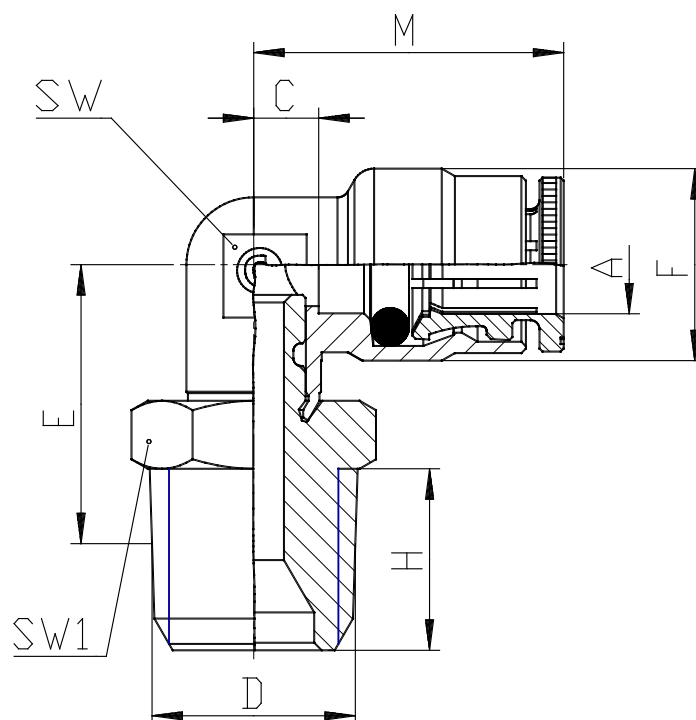

Mod. 6520 - Fittings Serie 6000 inch

Product code: 6520 06-02

Datasheet creation date: 10/03/2025 09:31

Check the most updated document online [click here](#)

TECHNICAL DATA

Mod.	6520 06-02
------	------------

Mod. 6520 - Fittings Serie 6000 inch

Product code: 6520 06-02

DIMENSIONS

A	3/8
D	1/8
C (INCH)	0.236
E (INCH)	0.748
F (INCH)	0.650
H (INCH)	0.315
M (INCH)	1.043
SW (INCH)	0.512
SW1 (INCH)	0.551