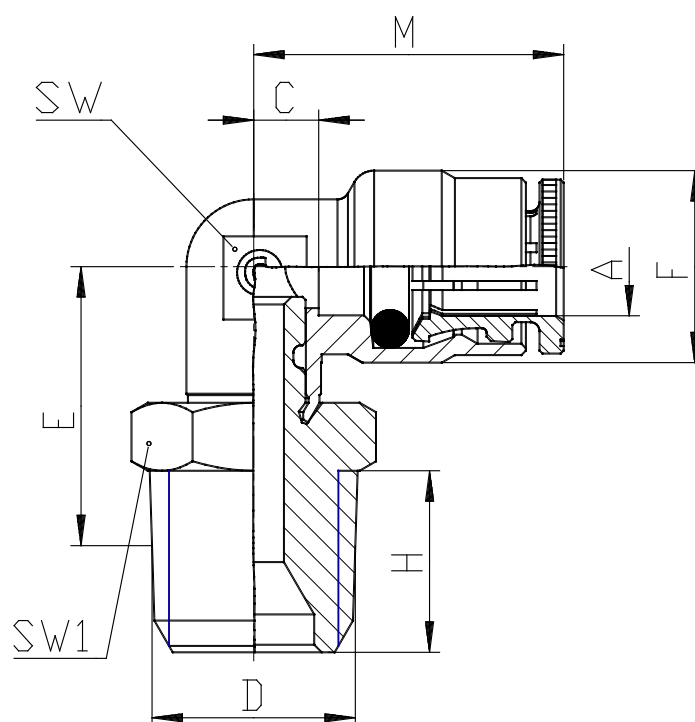

## Mod. 6520 - Fittings Serie 6000 inch

Product code: 6520 06-06

Datasheet creation date: 10/03/2025 09:31

Check the most updated document online [click here](#)

### TECHNICAL DATA

Mod.	6520 06-06
------	------------

## Mod. 6520 - Fittings Serie 6000 inch

Product code: 6520 06-06

### DIMENSIONS

<b>A</b>	3/8
<b>D</b>	3/8
<b>C (INCH)</b>	0.236
<b>E (INCH)</b>	0.787
<b>F (INCH)</b>	0.650
<b>H (INCH)</b>	0.472
<b>M (INCH)</b>	1.024
<b>SW (INCH)</b>	0.512
<b>SW1 (INCH)</b>	0.748