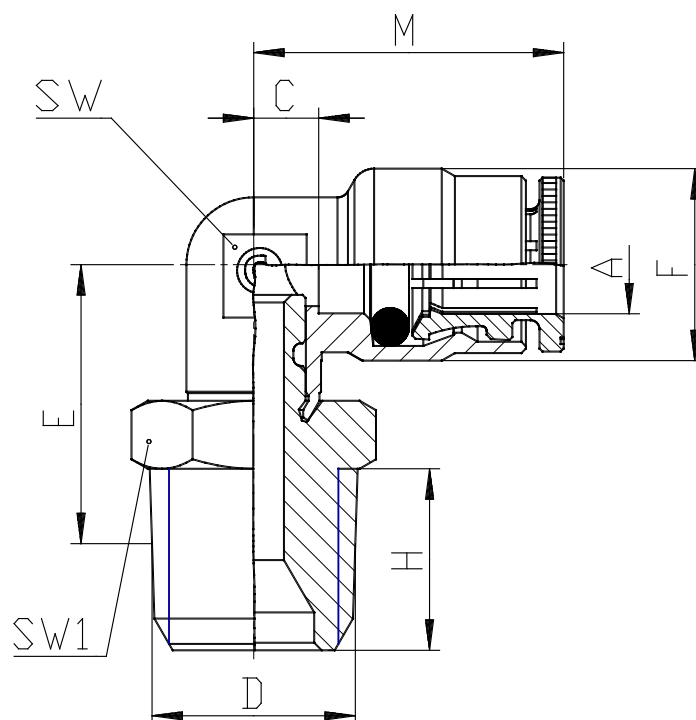

Mod. 6520 - Fittings Serie 6000 inch

Product code: 6520 06-08

Datasheet creation date: 10/03/2025 09:31

Check the most updated document online [click here](#)

TECHNICAL DATA

Mod.	6520 06-08
------	------------

Mod. 6520 - Fittings Serie 6000 inch

Product code: 6520 06-08

DIMENSIONS

A	3/8
D	1/2
C (INCH)	0.236
E (INCH)	0.807
F (INCH)	0.650
H (INCH)	0.610
M (INCH)	1.024
SW (INCH)	0.512
SW1 (INCH)	0.866