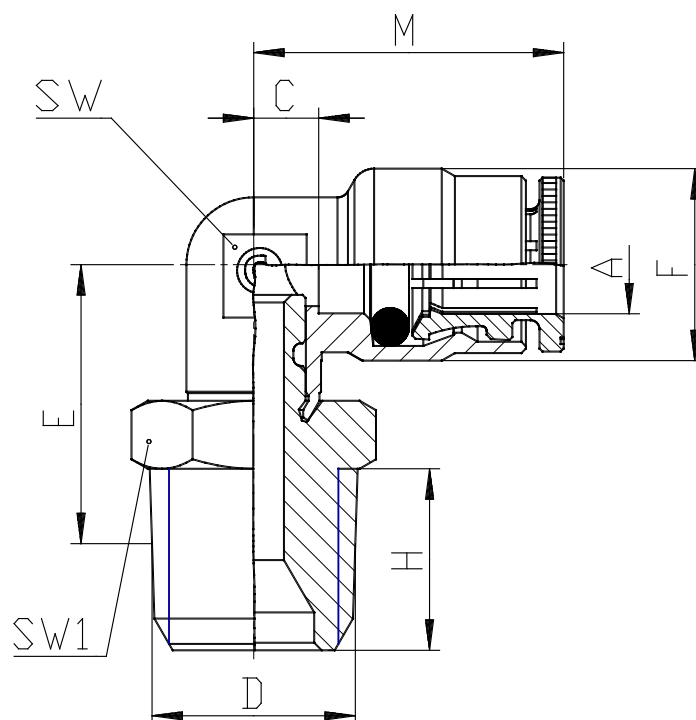

## Mod. 6520 - Fittings Serie 6000 inch

Product code: 6520 08-06

Datasheet creation date: 10/03/2025 09:30

Check the most updated document online [click here](#)

### TECHNICAL DATA

Mod.	6520 08-06
------	------------

## Mod. 6520 - Fittings Serie 6000 inch

Product code: 6520 08-06

### DIMENSIONS

<b>A</b>	1/2
<b>D</b>	3/8
<b>C (INCH)</b>	0.287
<b>E (INCH)</b>	0.827
<b>F (INCH)</b>	0.776
<b>H (INCH)</b>	0.472
<b>M (INCH)</b>	1.043
<b>SW (INCH)</b>	0.591
<b>SW1 (INCH)</b>	0.748