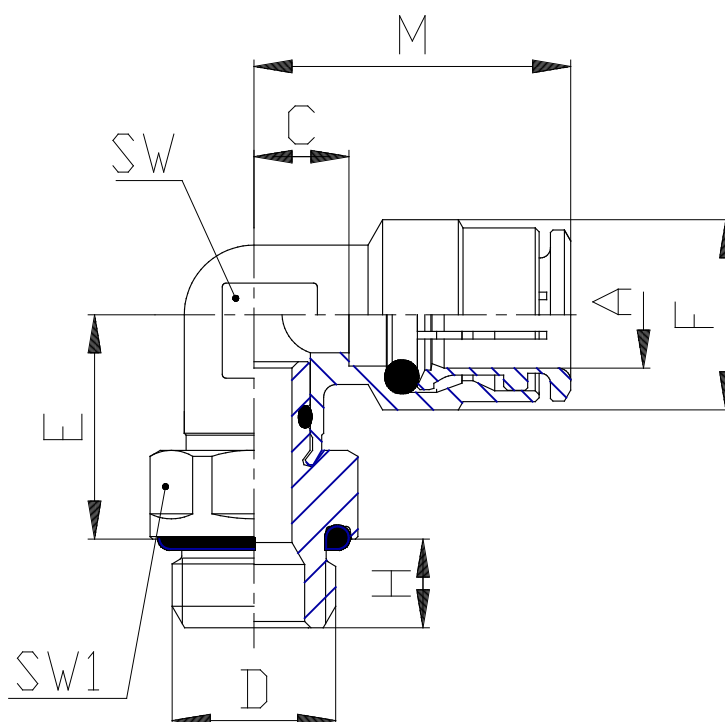

Mod. 6522 - Series 6000 fittings

Product code: 6522 10-1/4

Datasheet creation date: 10/03/2025 09:31

Check the most updated document online [click here](#)

TECHNICAL DATA

Mod.	6522 10-1/4
------	-------------

Mod. 6522 - Series 6000 fittings

Product code: 6522 10-1/4

DIMENSIONS

A (mm)	10
D	G1/4
C (mm)	20.2
E (mm)	19.5
F (mm)	16.5
H (mm)	7.0
M (mm)	26.0
SW (mm)	13
SW1 (mm)	15