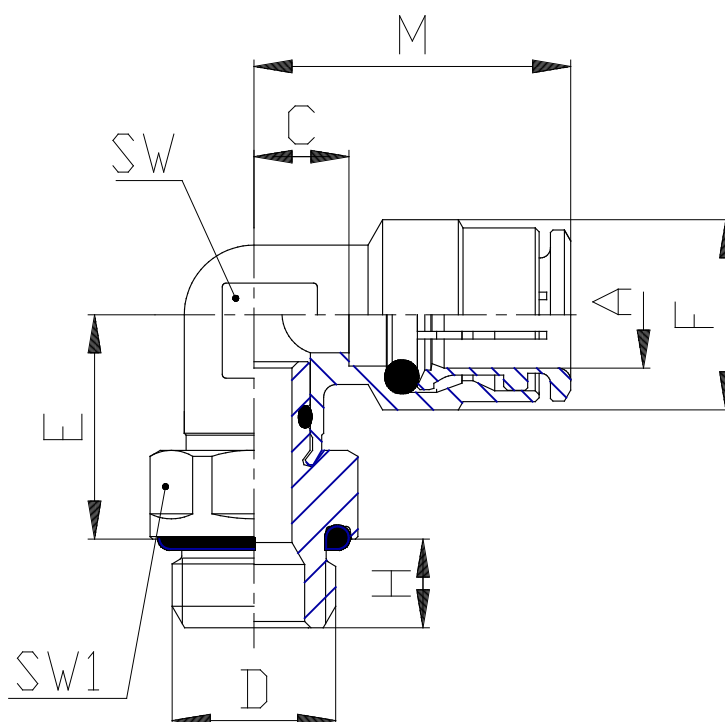

## Mod. 6522 - Series 6000 fittings

Product code: 6522 12-1/2

Datasheet creation date: 10/03/2025 09:31

Check the most updated document online [click here](#)

### TECHNICAL DATA

Mod.	6522 12-1/2
------	-------------

## Mod. 6522 - Series 6000 fittings

Product code: 6522 12-1/2

### DIMENSIONS

<b>A (mm)</b>	12
<b>D</b>	G1/2
<b>C (mm)</b>	19.2
<b>E (mm)</b>	21.5
<b>F (mm)</b>	19.5
<b>H (mm)</b>	8.0
<b>M (mm)</b>	26.5
<b>SW (mm)</b>	15
<b>SW1 (mm)</b>	22