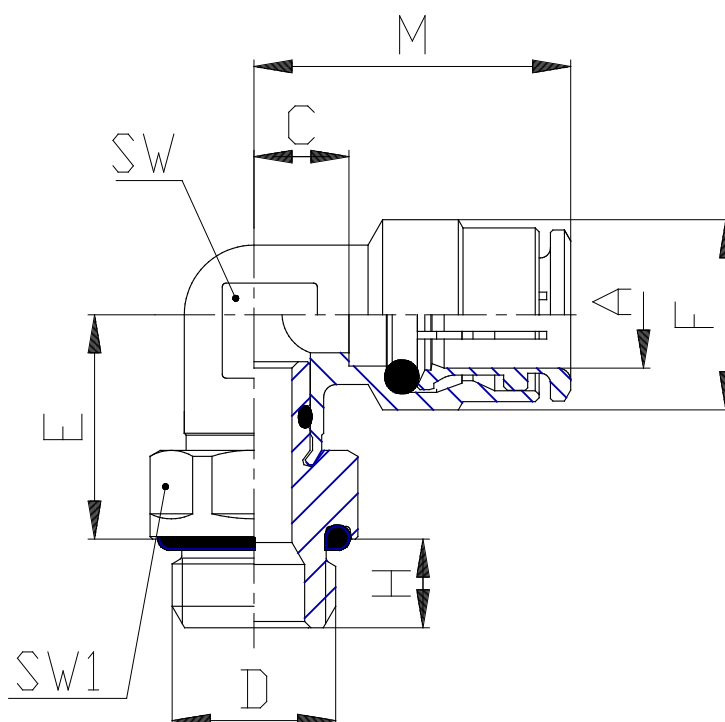

Mod. 6522 - Series 6000 fittings

Product code: 6522 12-1/4

Datasheet creation date: 10/03/2025 09:31

Check the most updated document online [click here](#)

TECHNICAL DATA

Mod.	6522 12-1/4
------	-------------

Mod. 6522 - Series 6000 fittings

Product code: 6522 12-1/4

DIMENSIONS

A (mm)	12
D	G1/4
C (mm)	19.2
E (mm)	20.0
F (mm)	19.5
H (mm)	7.0
M (mm)	26.5
SW (mm)	15
SW1 (mm)	17