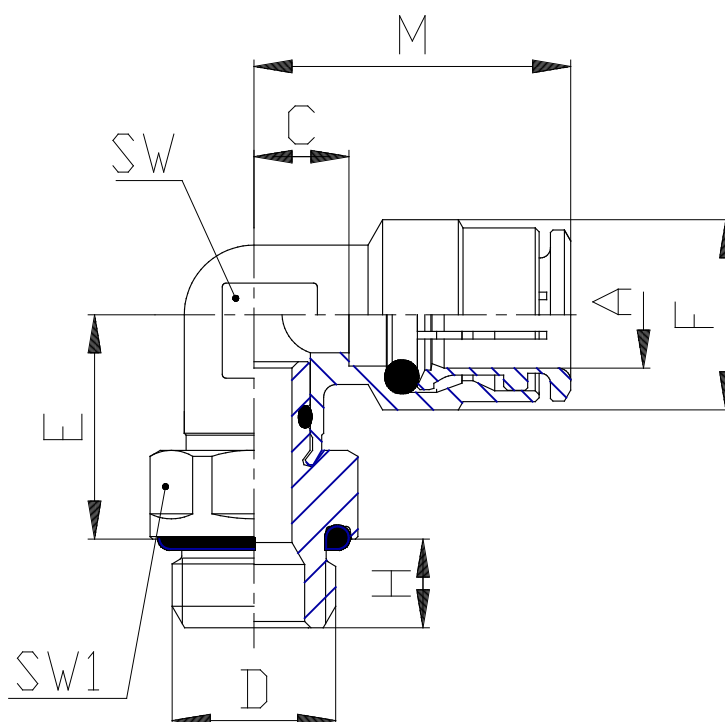

Mod. 6522 - Series 6000 fittings

Product code: 6522 14-1/2

Datasheet creation date: 10/03/2025 09:31

Check the most updated document online [click here](#)

TECHNICAL DATA

Mod.	6522 14-1/2
------	-------------

Mod. 6522 - Series 6000 fittings

Product code: 6522 14-1/2

DIMENSIONS

A (mm)	14
D	G1/2
C (mm)	20.2
E (mm)	22.5
F (mm)	21.5
H (mm)	8.0
M (mm)	28.5
SW (mm)	17
SW1 (mm)	22