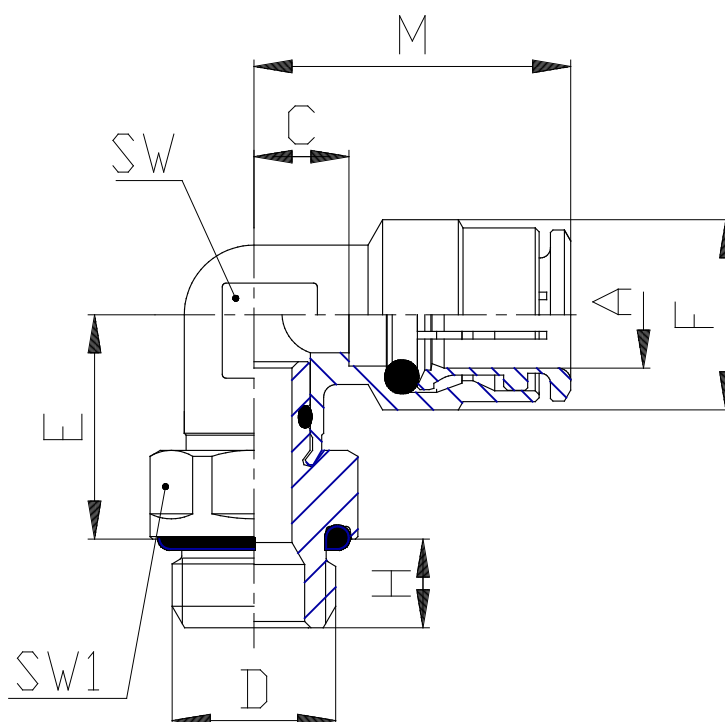

Mod. 6522 - Series 6000 fittings

Product code: 6522 14-3/8

Datasheet creation date: 10/03/2025 09:31

Check the most updated document online [click here](#)

TECHNICAL DATA

Mod.	6522 14-3/8
------	-------------

Mod. 6522 - Series 6000 fittings

Product code: 6522 14-3/8

DIMENSIONS

A (mm)	14
D	G3/8
C (mm)	20.2
E (mm)	21.5
F (mm)	21.5
H (mm)	7.0
M (mm)	28.5
SW (mm)	17
SW1 (mm)	19