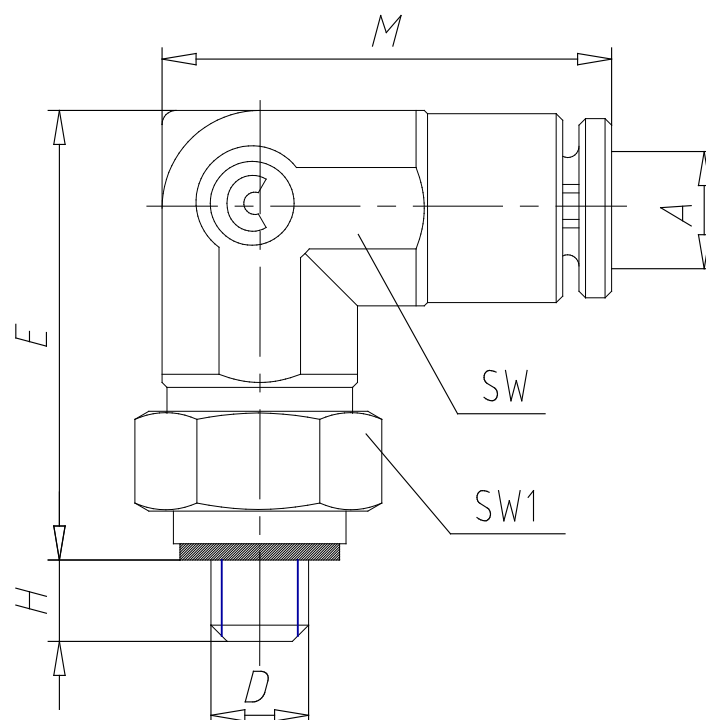

Mod. 6522 - Series 6000 micro fittings

Product code: 6522 3-M3

Datasheet creation date: 10/03/2025 09:31

Check the most updated document online [click here](#)

TECHNICAL DATA

Mod.	6522 3-M3
------	-----------

Mod. 6522 - Series 6000 micro fittings

Product code: 6522 3-M3

DIMENSIONS

A (mm)	3
D	M3
E (mm)	13.7
H (mm)	2.5
M (mm)	13.7
SW (mm)	6
SW1 (mm)	6
O - Ring	with Mod. 2661 assembled