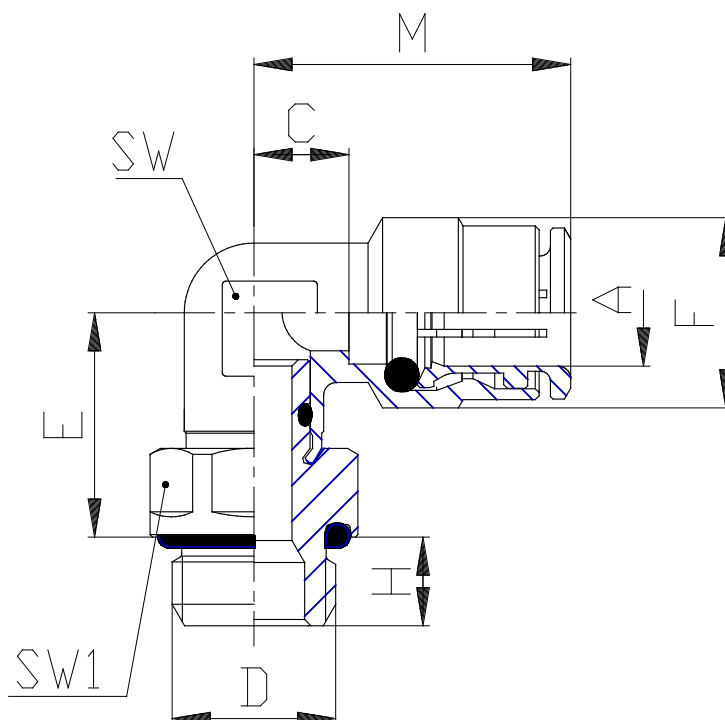

Mod. 6522 - Series 6000 fittings

Product code: 6522 4-1/4

Datasheet creation date: 10/03/2025 09:31

Check the most updated document online [click here](#)

TECHNICAL DATA

Mod.	6522 4-1/4
------	------------

Mod. 6522 - Series 6000 fittings

Product code: 6522 4-1/4

DIMENSIONS

A (mm)	4
D	G1/4
C (mm)	14.0
E (mm)	15.5
F (mm)	9.0
H (mm)	7.0
M (mm)	17.5
SW (mm)	8
SW1 (mm)	15