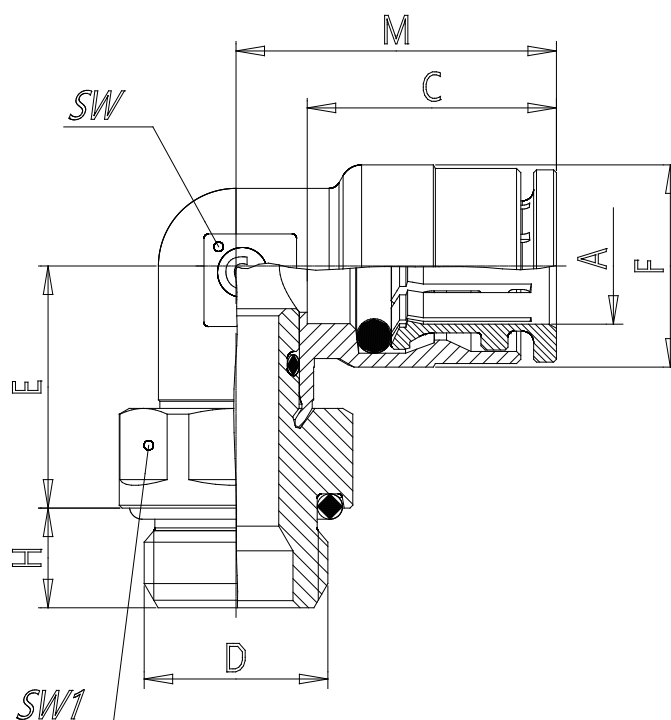

Mod. 6522-OX1 - Series OX1 fittings

Product code: 6522 4-1/8-OX1

Datasheet creation date: 10/03/2025 09:31

Check the most updated document online [click here](#)

TECHNICAL DATA

| | |
|------|----------------|
| Mod. | 6522 4-1/8-OX1 |
|------|----------------|

Mod. 6522-OX1 - Series OX1 fittings

Product code: 6522 4-1/8-OX1

DIMENSIONS

| | |
|-------------------|------|
| A (mm) | 4 |
| D (mm) | G1/8 |
| C (mm) | 14.0 |
| E (mm) | 14.5 |
| F (mm) | 9.0 |
| H (mm) | 6 |
| M (mm) | 17.5 |
| SW (mm) | 8 |
| SW1 (mm) | 12 |
| Weight (g) | 15 |