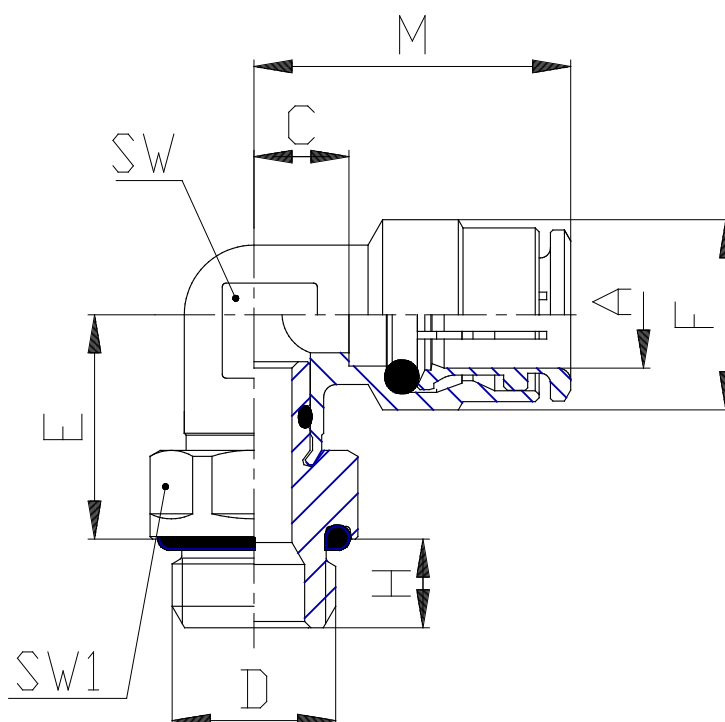

## Mod. 6522 - Series 6000 fittings

Product code: 6522 4-1/8

Datasheet creation date: 10/03/2025 09:31

Check the most updated document online [click here](#)

### TECHNICAL DATA

Mod.	6522 4-1/8
------	------------

## Mod. 6522 - Series 6000 fittings

Product code: 6522 4-1/8

### DIMENSIONS

<b>A (mm)</b>	4
<b>D</b>	G1/8
<b>C (mm)</b>	14.0
<b>E (mm)</b>	14.5
<b>F (mm)</b>	9.0
<b>H (mm)</b>	6.0
<b>M (mm)</b>	17.5
<b>SW (mm)</b>	8
<b>SW1 (mm)</b>	12