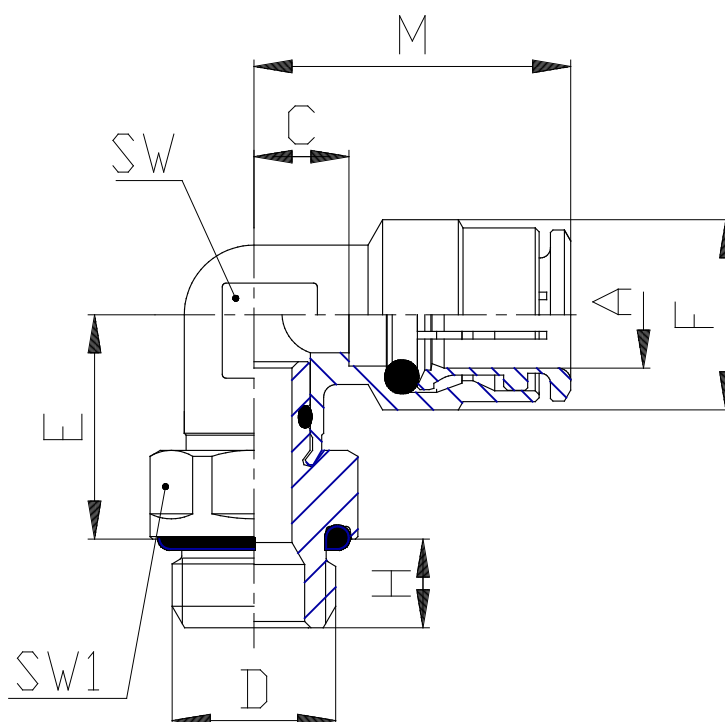

Mod. 6522 - Series 6000 fittings

Product code: 6522 4-M5

Datasheet creation date: 10/03/2025 09:31

Check the most updated document online [click here](#)

TECHNICAL DATA

Mod.	6522 4-M5
------	-----------

Mod. 6522 - Series 6000 fittings

Product code: 6522 4-M5

DIMENSIONS

A (mm)	4
D	M5
C (mm)	14.0
E (mm)	12.5
F (mm)	9.0
H (mm)	4.0
M (mm)	17.5
SW (mm)	8
SW1 (mm)	8