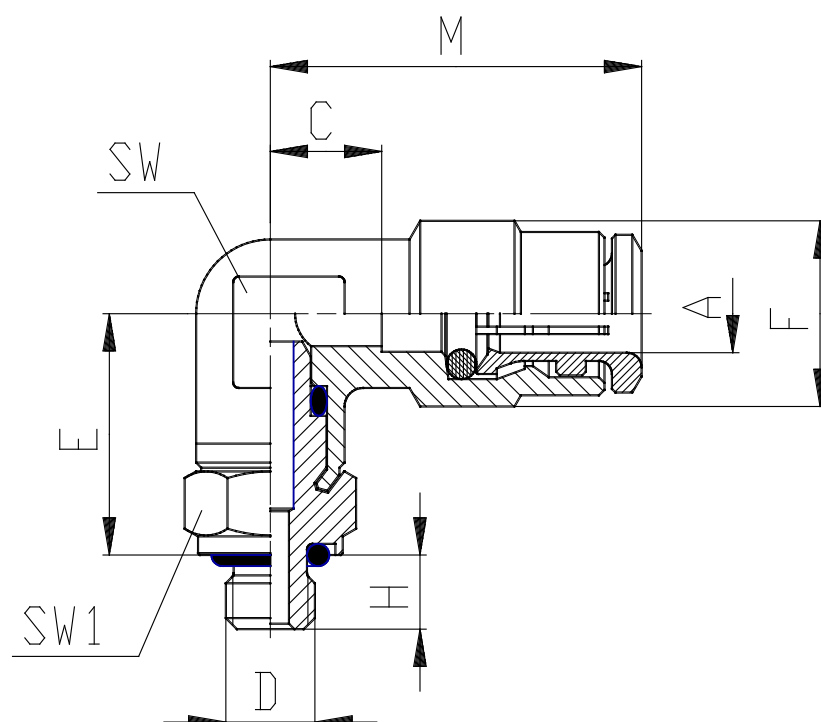

Mod. 6522 - Fittings Serie 6000 inch

Product code: 6522 53-32

Datasheet creation date: 10/03/2025 09:31

Check the most updated document online [click here](#)

TECHNICAL DATA

Mod.	6522 53-32
------	------------

Mod. 6522 - Fittings Serie 6000 inch

Product code: 6522 53-32

DIMENSIONS

A	5/32
D	10-32
C (INCH)	0.138
E (INCH)	0.531
F (INCH)	0.354
H (INCH)	0.157
M (INCH)	0.689
SW (INCH)	0.315
SW1 (INCH)	0.315