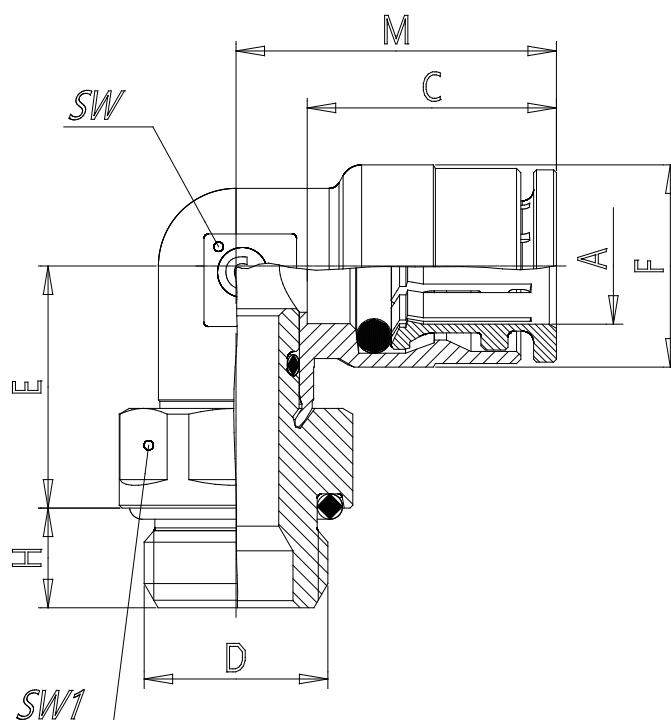

## Mod. 6522-OX1 - Series OX1 fittings

Product code: 6522 6-1/4-OX1

Datasheet creation date: 10/03/2025 09:31

Check the most updated document online [click here](#)

### TECHNICAL DATA

Mod.	6522 6-1/4-OX1
------	----------------

## Mod. 6522-OX1 - Series OX1 fittings

Product code: 6522 6-1/4-OX1

### DIMENSIONS

A (mm)	6
D (mm)	G1/4
C (mm)	16.0
E (mm)	16.0
F (mm)	12.7
H (mm)	7
M (mm)	20.0
SW (mm)	9
SW1 (mm)	15
Weight (g)	27