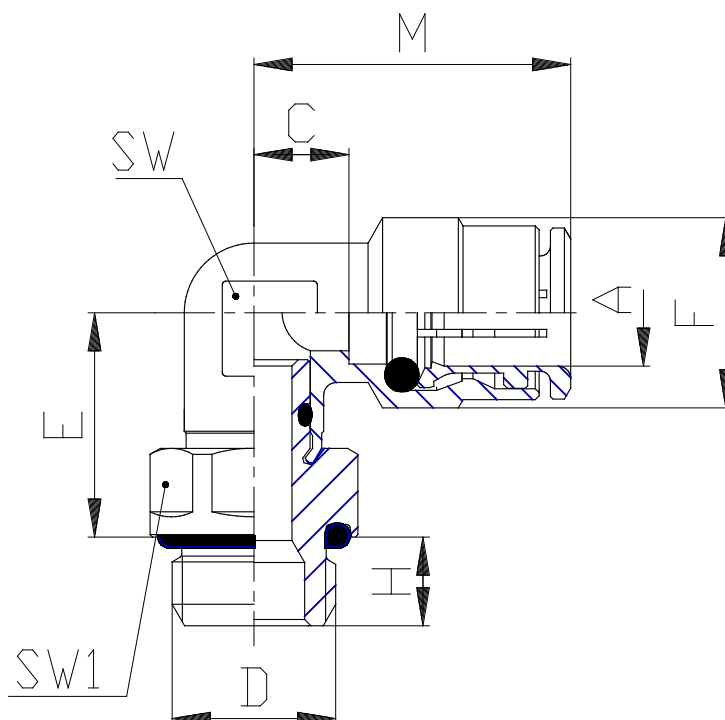

Mod. 6522 - Series 6000 fittings

Product code: 6522 6-1/4

Datasheet creation date: 10/03/2025 09:31

Check the most updated document online [click here](#)

TECHNICAL DATA

Mod.	6522 6-1/4
------	------------

Mod. 6522 - Series 6000 fittings

Product code: 6522 6-1/4

DIMENSIONS

A (mm)	6
D	G1/4
C (mm)	16.0
E (mm)	16.0
F (mm)	12.7
H (mm)	7.0
M (mm)	20.0
SW (mm)	9
SW1 (mm)	15