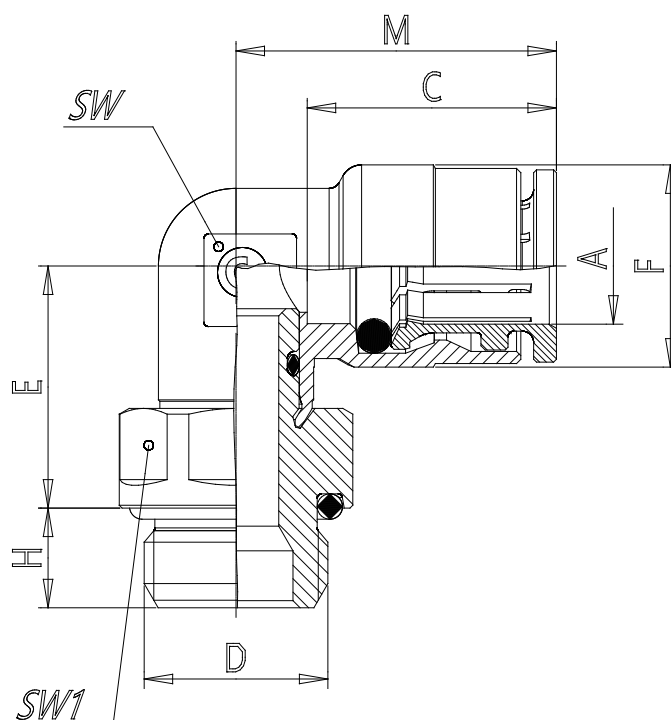

Mod. 6522-OX1 - Series OX1 fittings

Product code: 6522 6-1/8-OX1

Datasheet creation date: 10/03/2025 09:31

Check the most updated document online [click here](#)

TECHNICAL DATA

Mod.	6522 6-1/8-OX1
------	----------------

Mod. 6522-OX1 - Series OX1 fittings

Product code: 6522 6-1/8-OX1

DIMENSIONS

A (mm)	6
D (mm)	G1/8
C (mm)	16.0
E (mm)	15.0
F (mm)	12.7
H (mm)	6
M (mm)	20.0
SW (mm)	9
SW1 (mm)	12
Weight (g)	19