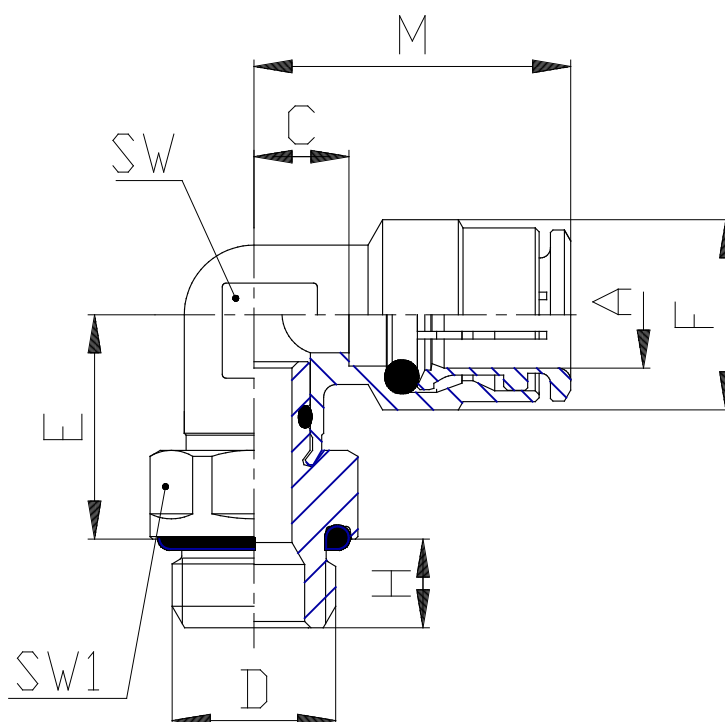

## Mod. 6522 - Series 6000 fittings

Product code: 6522 6-1/8

Datasheet creation date: 10/03/2025 09:31

Check the most updated document online [click here](#)

### TECHNICAL DATA

Mod.	6522 6-1/8
------	------------

## Mod. 6522 - Series 6000 fittings

Product code: 6522 6-1/8

### DIMENSIONS

<b>A (mm)</b>	6
<b>D</b>	G1/8
<b>C (mm)</b>	16.0
<b>E (mm)</b>	15.0
<b>F (mm)</b>	12.7
<b>H (mm)</b>	6.0
<b>M (mm)</b>	20.0
<b>SW (mm)</b>	9
<b>SW1 (mm)</b>	12