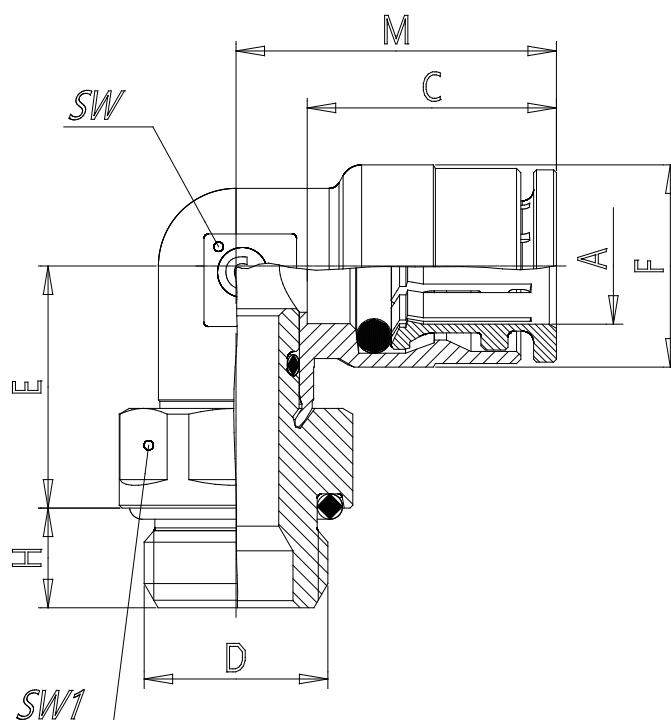

Mod. 6522-OX1 - Series OX1 fittings

Product code: 6522 6-M5-OX1

Datasheet creation date: 10/03/2025 09:32

Check the most updated document online [click here](#)

TECHNICAL DATA

| | |
|------|---------------|
| Mod. | 6522 6-M5-OX1 |
|------|---------------|

Mod. 6522-OX1 - Series OX1 fittings

Product code: 6522 6-M5-OX1

DIMENSIONS

| | |
|-------------------|------|
| A (mm) | 6 |
| D (mm) | M5 |
| C (mm) | 16.0 |
| E (mm) | 13.0 |
| F (mm) | 12.7 |
| H (mm) | 4 |
| M (mm) | 20.0 |
| SW (mm) | 9 |
| SW1 (mm) | 10 |
| Weight (g) | 14 |