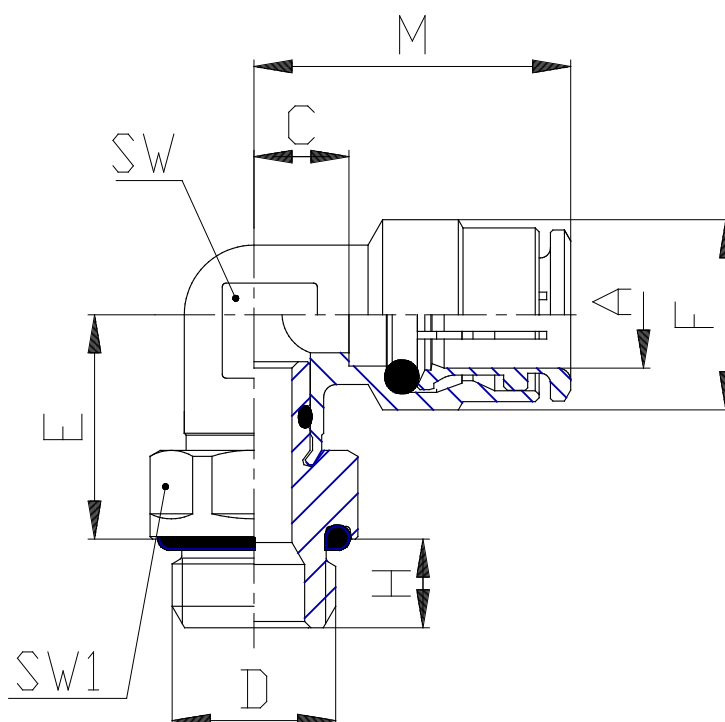

## Mod. 6522 - Series 6000 fittings

Product code: 6522 6-M5

Datasheet creation date: 10/03/2025 09:31

Check the most updated document online [click here](#)

### TECHNICAL DATA

Mod.	6522 6-M5
------	-----------

## Mod. 6522 - Series 6000 fittings

Product code: 6522 6-M5

### DIMENSIONS

<b>A (mm)</b>	6
<b>D</b>	M5
<b>C (mm)</b>	16.0
<b>E (mm)</b>	13.0
<b>F (mm)</b>	12.7
<b>H (mm)</b>	4.0
<b>M (mm)</b>	20.0
<b>SW (mm)</b>	9
<b>SW1 (mm)</b>	10