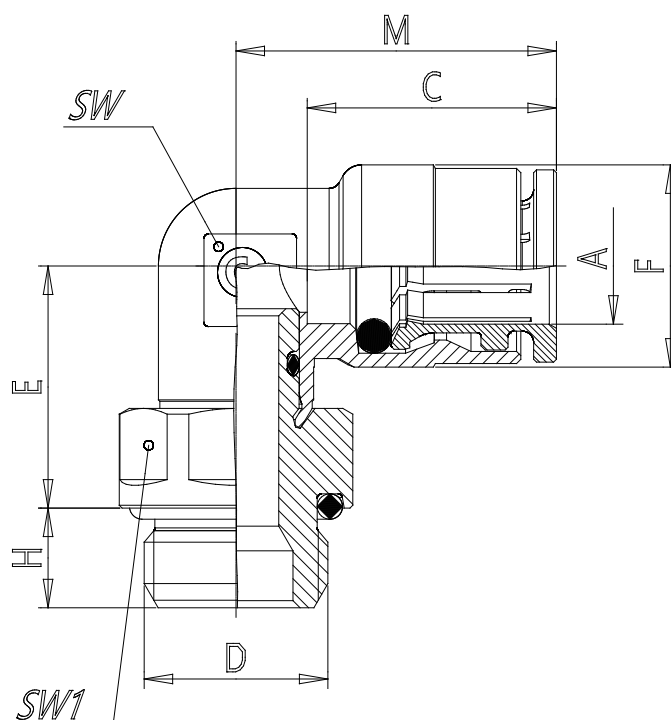

Mod. 6522-OX1 - Series OX1 fittings

Product code: 6522 8-1/4-OX1

Datasheet creation date: 10/03/2025 09:32

Check the most updated document online [click here](#)

TECHNICAL DATA

Mod.	6522 8-1/4-OX1
------	----------------

Mod. 6522-OX1 - Series OX1 fittings

Product code: 6522 8-1/4-OX1

DIMENSIONS

A (mm)	8
D (mm)	G1/4
C (mm)	17.5
E (mm)	17.0
F (mm)	14.2
H (mm)	7
M (mm)	22.5
SW (mm)	11
SW1 (mm)	15
Weight (g)	28