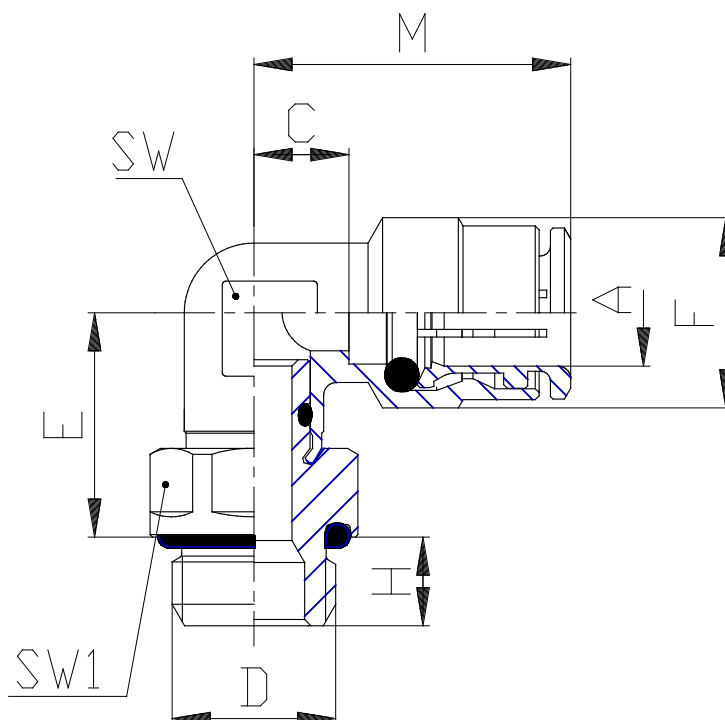

Mod. 6522 - Series 6000 fittings

Product code: 6522 8-1/4

Datasheet creation date: 10/03/2025 09:32

Check the most updated document online [click here](#)

TECHNICAL DATA

Mod.	6522 8-1/4
------	------------

Mod. 6522 - Series 6000 fittings

Product code: 6522 8-1/4

DIMENSIONS

A (mm)	8
D	G1/4
C (mm)	17.5
E (mm)	17.0
F (mm)	14.2
H (mm)	7.0
M (mm)	22.5
SW (mm)	11
SW1 (mm)	15