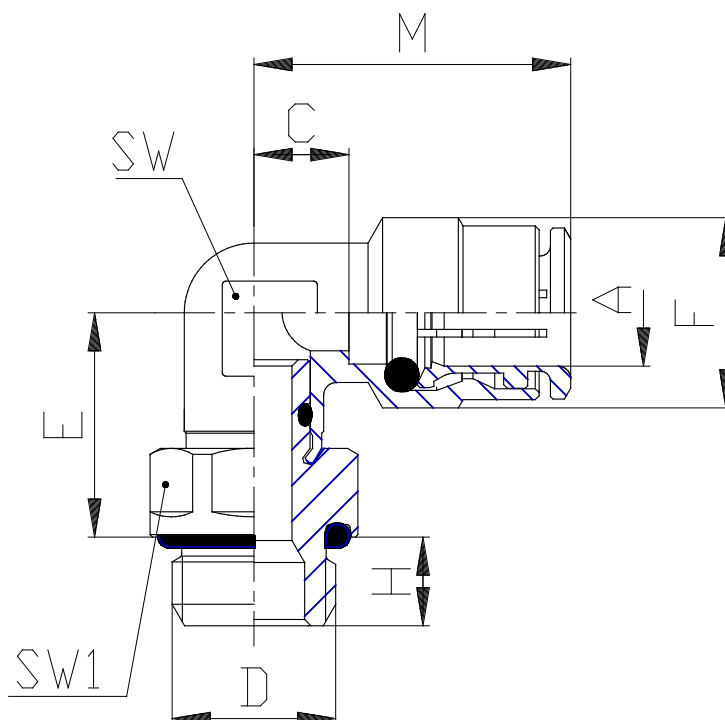

Mod. 6522 - Series 6000 fittings

Product code: 6522 8-1/8

Datasheet creation date: 10/03/2025 09:32

Check the most updated document online [click here](#)

TECHNICAL DATA

Mod.	6522 8-1/8
------	------------

Mod. 6522 - Series 6000 fittings

Product code: 6522 8-1/8

DIMENSIONS

A (mm)	8
D	G1/8
C (mm)	17.5
E (mm)	16.0
F (mm)	14.2
H (mm)	6.0
M (mm)	22.5
SW (mm)	11
SW1 (mm)	12