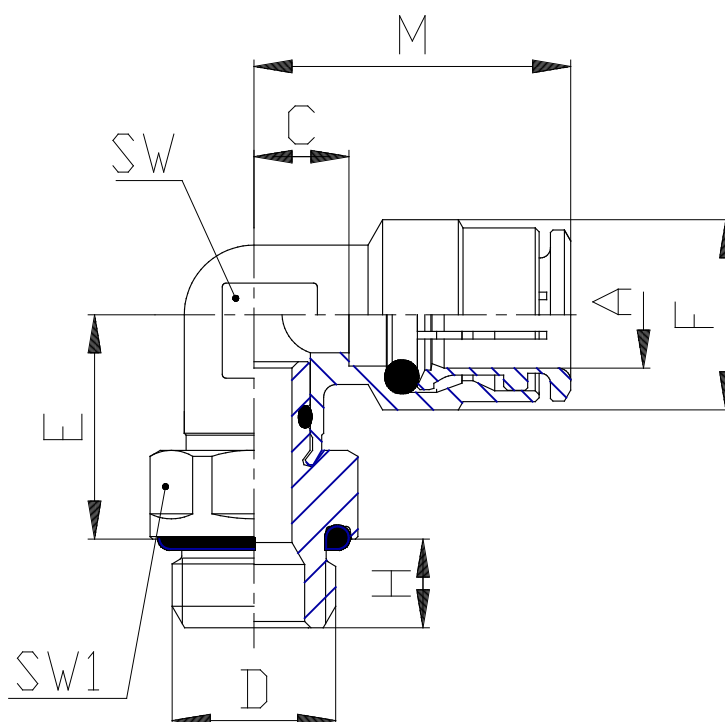

## Mod. 6522 - Series 6000 fittings

Product code: 6522 8-3/8

Datasheet creation date: 10/03/2025 09:32

Check the most updated document online [click here](#)

### TECHNICAL DATA

Mod.	6522 8-3/8
------	------------

## Mod. 6522 - Series 6000 fittings

Product code: 6522 8-3/8

### DIMENSIONS

<b>A (mm)</b>	8
<b>D</b>	G3/8
<b>C (mm)</b>	17.5
<b>E (mm)</b>	17.0
<b>F (mm)</b>	14.2
<b>H (mm)</b>	7.0
<b>M (mm)</b>	22.5
<b>SW (mm)</b>	11
<b>SW1 (mm)</b>	19