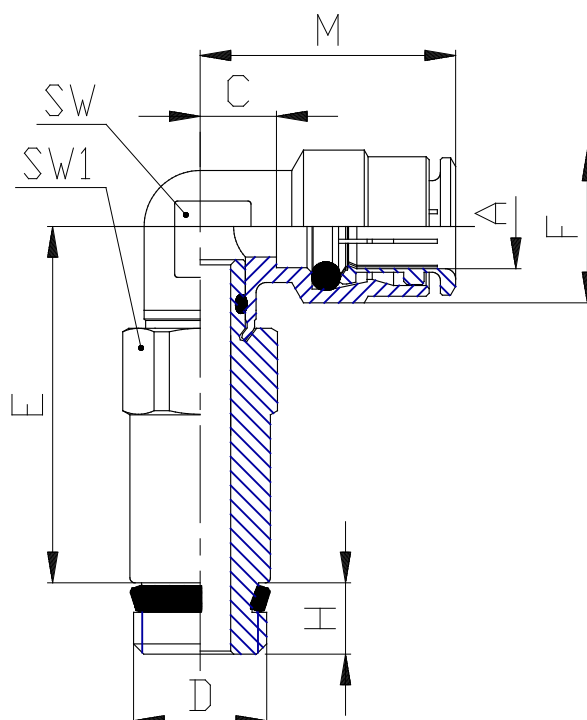

## Mod. 6525 - Series 6000 fittings

Product code: 6525 6-1/4

Datasheet creation date: 10/03/2025 09:32

Check the most updated document online [click here](#)

### TECHNICAL DATA

Mod.	6525 6-1/4
------	------------

## Mod. 6525 - Series 6000 fittings

Product code: 6525 6-1/4

### DIMENSIONS

<b>A (mm)</b>	6
<b>D</b>	G1/4
<b>C (mm)</b>	4
<b>E (mm)</b>	34.0
<b>F (mm)</b>	12.7
<b>H (mm)</b>	7.0
<b>M (mm)</b>	20.0
<b>SW (mm)</b>	9
<b>SW1 (mm)</b>	14