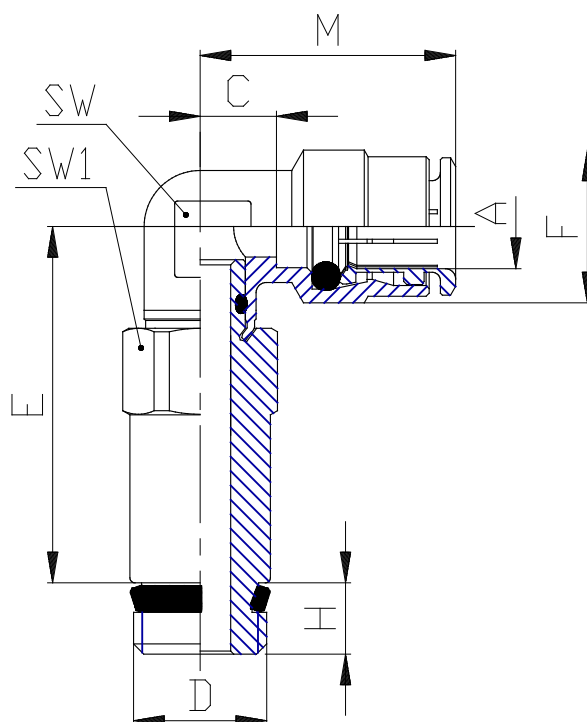

Mod. 6525 - Series 6000 fittings

Product code: 6525 6-1/8

Datasheet creation date: 10/03/2025 09:32

Check the most updated document online [click here](#)

TECHNICAL DATA

Mod.	6525 6-1/8
------	------------

Mod. 6525 - Series 6000 fittings

Product code: 6525 6-1/8

DIMENSIONS

A (mm)	6
D	G1/8
C (mm)	4
E (mm)	33.8
F (mm)	12.7
H (mm)	5.5
M (mm)	20.0
SW (mm)	9
SW1 (mm)	12