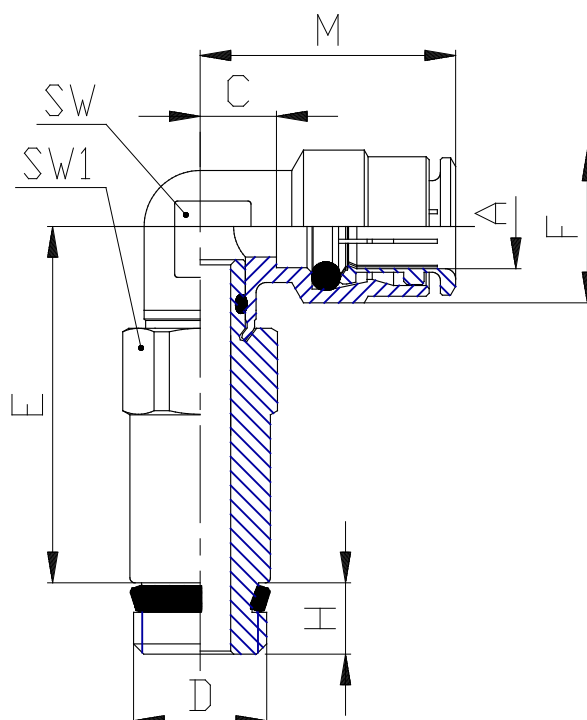

Mod. 6525 - Series 6000 fittings

Product code: 6525 8-1/8

Datasheet creation date: 10/03/2025 09:32

Check the most updated document online [click here](#)

TECHNICAL DATA

Mod.	6525 8-1/8
------	------------

Mod. 6525 - Series 6000 fittings

Product code: 6525 8-1/8

DIMENSIONS

A (mm)	8
D	G1/8
C (mm)	5
E (mm)	34.8
F (mm)	14.0
H (mm)	5.5
M (mm)	22.5
SW (mm)	11
SW1 (mm)	12