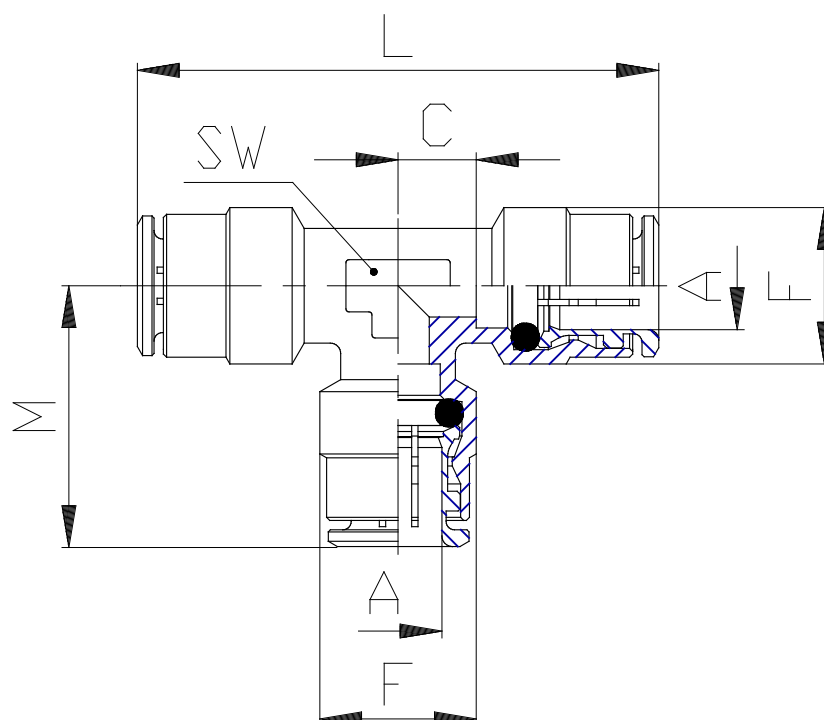

Mod. 6540 - Fittings Serie 6000 inch

Product code: 6540 05-00

Datasheet creation date: 10/03/2025 09:32

Check the most updated document online [click here](#)

TECHNICAL DATA

Mod.	6540 05-00
------	------------

Mod. 6540 - Fittings Serie 6000 inch

Product code: 6540 05-00

DIMENSIONS

A	5/16
B	-
C (INCH)	0.197
D (INCH)	0.000
F (INCH)	0.559
G (INCH)	0.000
L (INCH)	1.772
M (INCH)	0.886
SW (INCH)	0.433