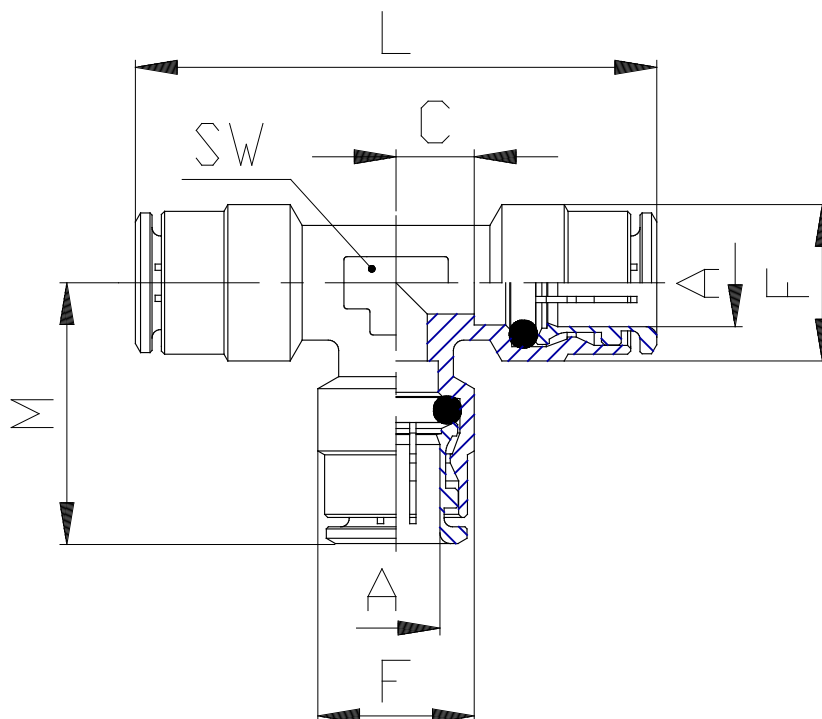

Mod. 6540 - Fittings Serie 6000 inch

Product code: 6540 53-00

Datasheet creation date: 10/03/2025 09:32

Check the most updated document online [click here](#)

TECHNICAL DATA

Mod.	6540 53-00
------	------------

Mod. 6540 - Fittings Serie 6000 inch

Product code: 6540 53-00

DIMENSIONS

A	5/32
B	-
C (INCH)	0.138
D (INCH)	0.000
F (INCH)	0.354
G (INCH)	0.000
L (INCH)	1.378
M (INCH)	0.689
SW (INCH)	0.315