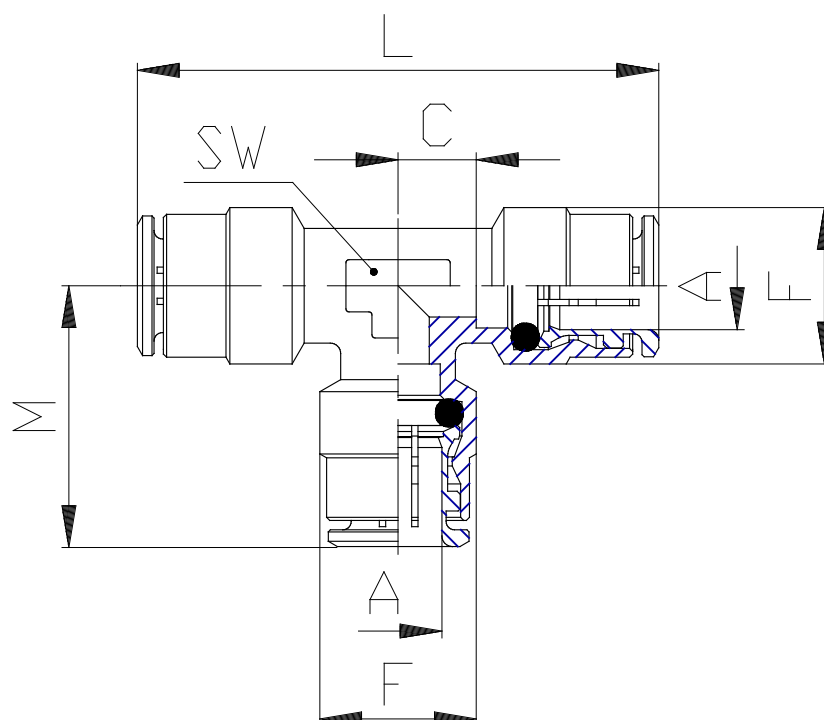

## Mod. 6540-OX1 - Series OX1 fittings

Product code: 6540 6-OX1

Datasheet creation date: 10/03/2025 09:32

Check the most updated document online [click here](#)

### TECHNICAL DATA

|      |            |
|------|------------|
| Mod. | 6540 6-OX1 |
|------|------------|

## Mod. 6540-OX1 - Series OX1 fittings

Product code: 6540 6-OX1

### **■** DIMENSIONS

|                   |      |
|-------------------|------|
| <b>A (mm)</b>     | 6    |
| <b>C (mm)</b>     | 4.0  |
| <b>F (mm)</b>     | 12.7 |
| <b>L (mm)</b>     | 40   |
| <b>M (mm)</b>     | 20.0 |
| <b>SW (mm)</b>    | 9    |
| <b>Weight (g)</b> | 24   |