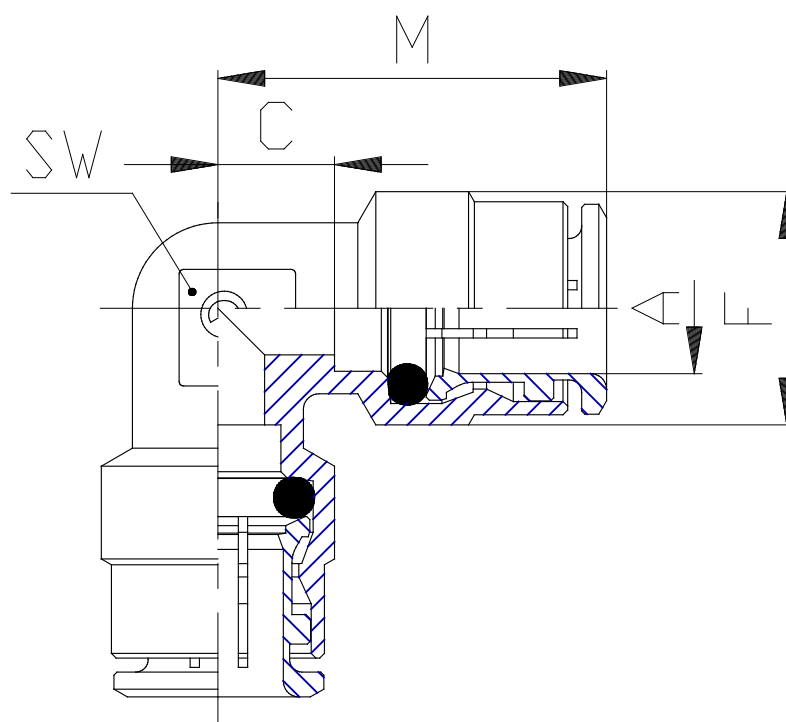

Mod. 6550 - Fittings Serie 6000 inch

Product code: 6550 04-00

Datasheet creation date: 10/03/2025 09:33

Check the most updated document online [click here](#)

TECHNICAL DATA

Mod.	6550 04-00
------	------------

Mod. 6550 - Fittings Serie 6000 inch

Product code: 6550 04-00

DIMENSIONS

A	1/4
B	-
C (INCH)	0.169
D (INCH)	0.000
F (INCH)	0.500
G (INCH)	0.000
M (INCH)	0.807
N (INCH)	0.000
SW (INCH)	0.354