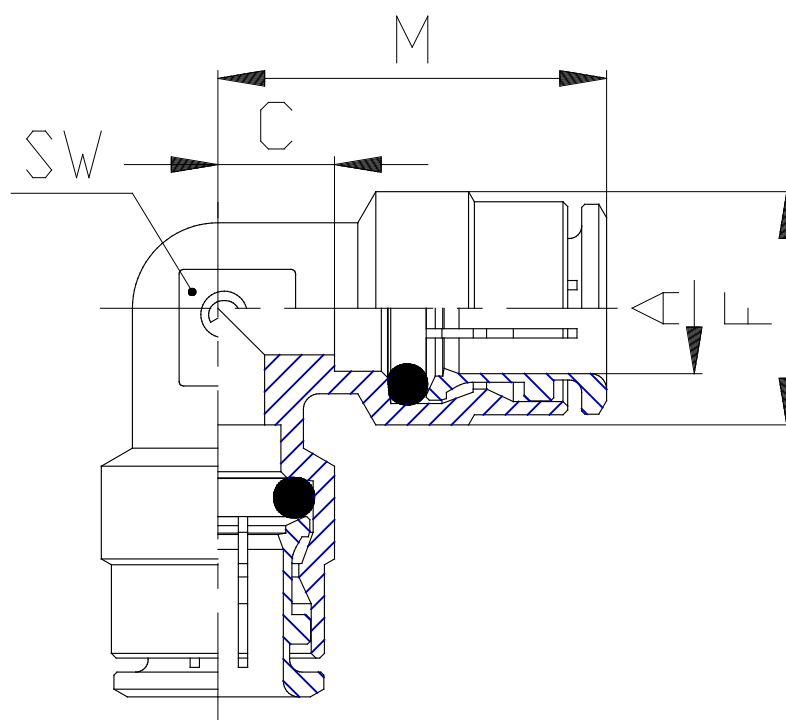

Mod. 6550 - Fittings Serie 6000 inch

Product code: 6550 05-00

Datasheet creation date: 10/03/2025 09:33

Check the most updated document online [click here](#)

TECHNICAL DATA

Mod.	6550 05-00
------	------------

Mod. 6550 - Fittings Serie 6000 inch

Product code: 6550 05-00

DIMENSIONS

A	5/16
B	-
C (INCH)	0.197
D (INCH)	0.000
F (INCH)	0.559
G (INCH)	0.000
M (INCH)	0.886
N (INCH)	0.000
SW (INCH)	0.433