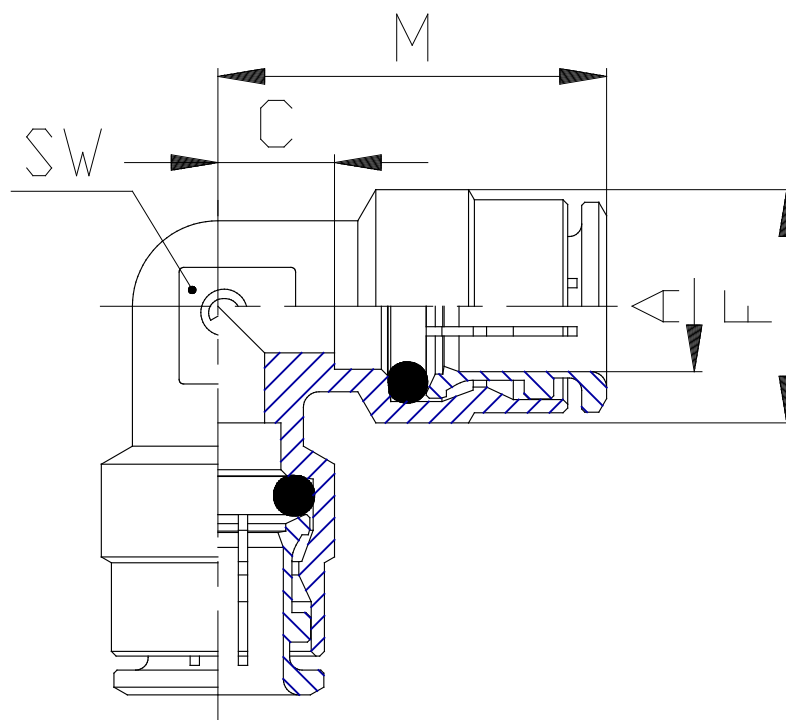

Mod. 6550 - Fittings Serie 6000 inch

Product code: 6550 08-00

Datasheet creation date: 10/03/2025 09:32

Check the most updated document online [click here](#)

TECHNICAL DATA

Mod.	6550 08-00
------	------------

Mod. 6550 - Fittings Serie 6000 inch

Product code: 6550 08-00

DIMENSIONS

A	1/2
B	-
C (INCH)	0.287
D (INCH)	0.000
F (INCH)	0.768
G (INCH)	0.000
M (INCH)	1.043
N (INCH)	0.000
SW (INCH)	0.591