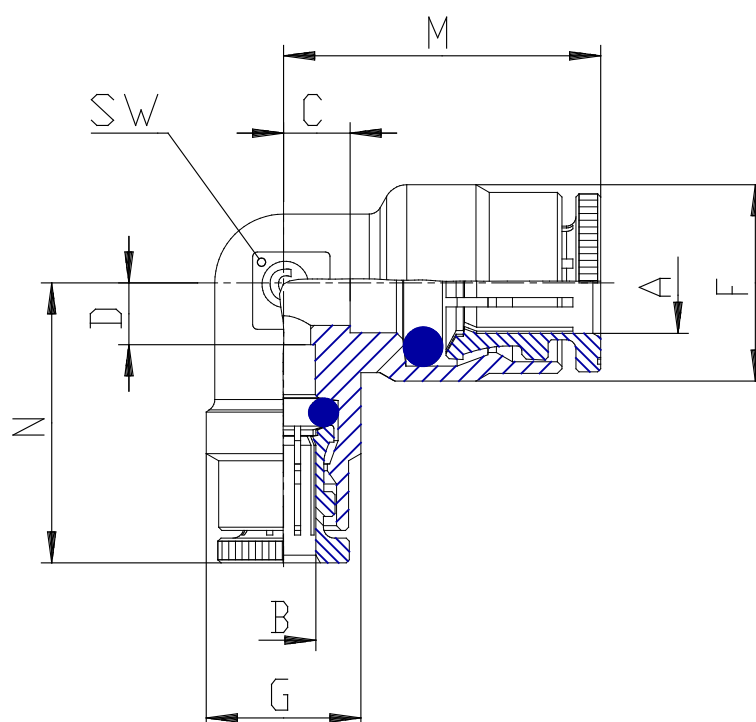

Mod. 6550 - Fittings Serie 6000 inch

Product code: 6550 08-06

Datasheet creation date: 10/03/2025 09:33

Check the most updated document online [click here](#)

TECHNICAL DATA

Mod.	6550 08-06
------	------------

Mod. 6550 - Fittings Serie 6000 inch

Product code: 6550 08-06

DIMENSIONS

A	1/2
B	3/8
C (INCH)	0.295
D (INCH)	0.256
F (INCH)	0.768
G (INCH)	0.650
M (INCH)	1.043
N (INCH)	1.043
SW (INCH)	0.591