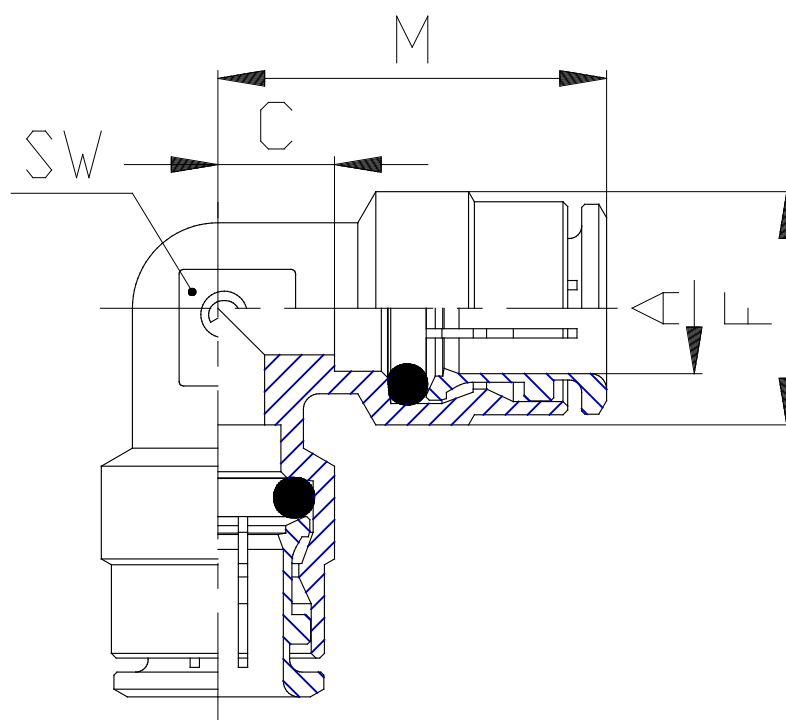

## Mod. 6550 - Fittings Serie 6000 inch

Product code: 6550 53-00

Datasheet creation date: 10/03/2025 09:33

Check the most updated document online [click here](#)

### TECHNICAL DATA

Mod.	6550 53-00
------	------------

## Mod. 6550 - Fittings Serie 6000 inch

Product code: 6550 53-00

### DIMENSIONS

<b>A</b>	5/32
<b>B</b>	-
<b>C (INCH)</b>	0.138
<b>D (INCH)</b>	0.000
<b>F (INCH)</b>	0.354
<b>G (INCH)</b>	0.000
<b>M (INCH)</b>	0.689
<b>N (INCH)</b>	0.000
<b>SW (INCH)</b>	0.315