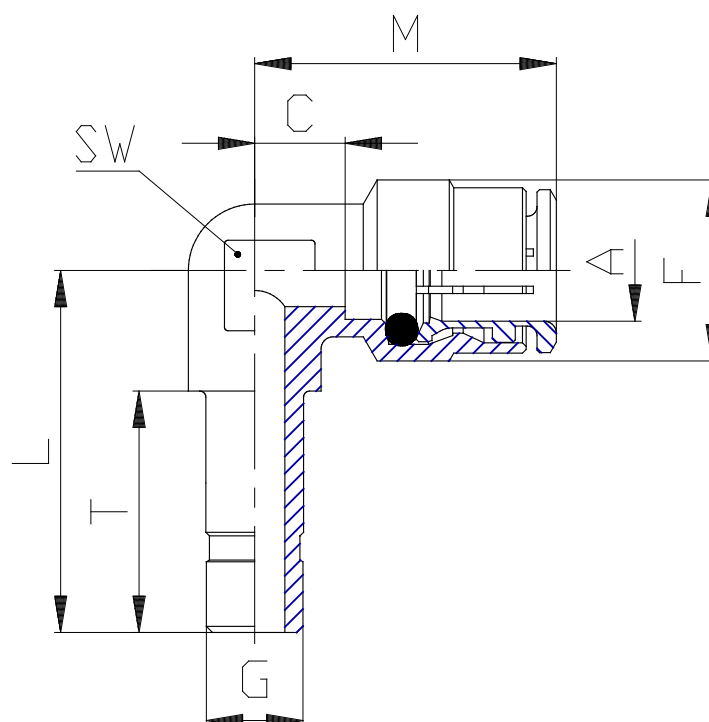

## Mod. 6555 - Fittings Serie 6000 inch

Product code: 6555 06-06

Datasheet creation date: 10/03/2025 09:33

Check the most updated document online [click here](#)

### TECHNICAL DATA

Mod.	6555 06-06
------	------------

## Mod. 6555 - Fittings Serie 6000 inch

Product code: 6555 06-06

### DIMENSIONS

<b>A</b>	3/8
<b>G</b>	3/8
<b>C (INCH)</b>	0.236
<b>L (INCH)</b>	1.260
<b>F (INCH)</b>	0.650
<b>T (INCH)</b>	0.906
<b>M (INCH)</b>	1.024
<b>SW (INCH)</b>	0.512