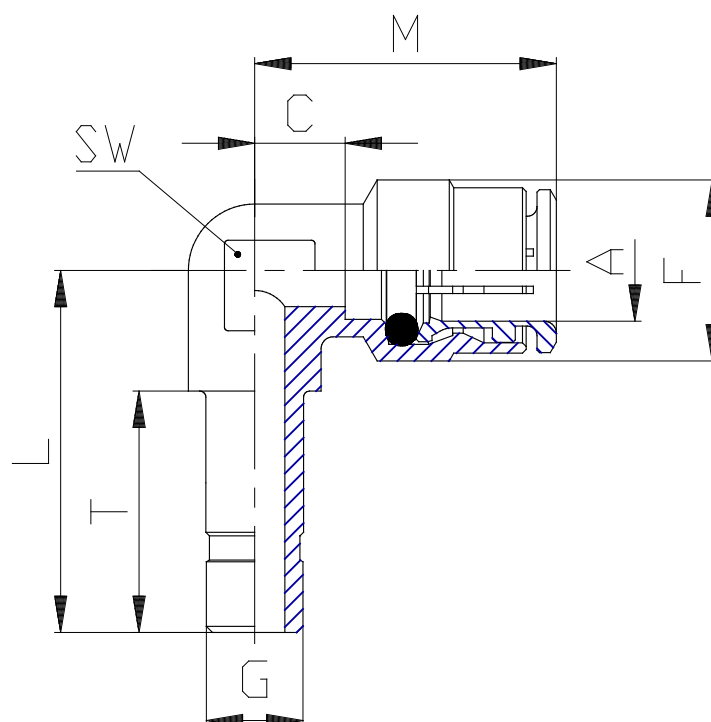

## Mod. 6555 - Series 6000 fittings

Product code: 6555 10-10

Datasheet creation date: 10/03/2025 09:33

Check the most updated document online [click here](#)

### TECHNICAL DATA

Mod.	6555 10-10
------	------------

## Mod. 6555 - Series 6000 fittings

Product code: 6555 10-10

### DIMENSIONS

<b>A (mm)</b>	10
<b>G (mm)</b>	10
<b>C (mm)</b>	6.5
<b>L (mm)</b>	32.0
<b>F (mm)</b>	16.5
<b>T (mm)</b>	23.0
<b>M (mm)</b>	26.5
<b>SW (mm)</b>	13