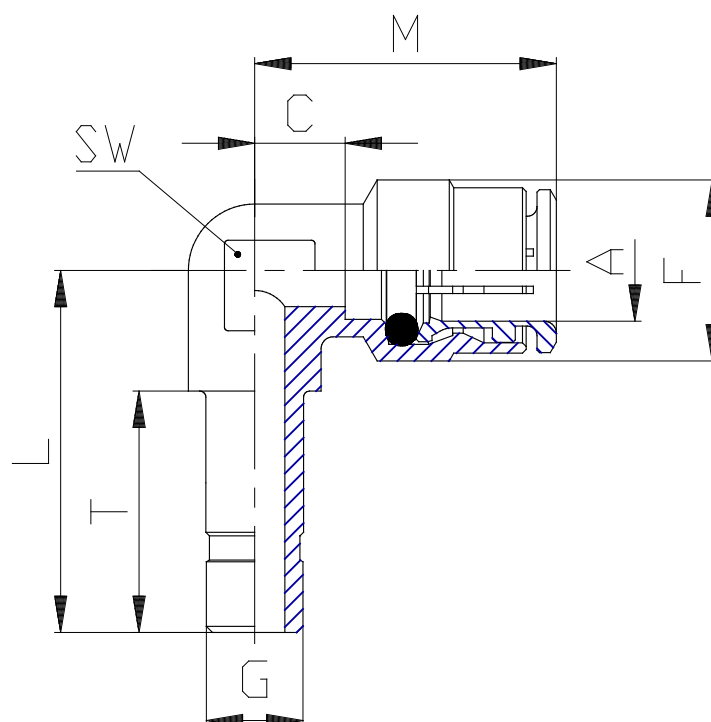

## Mod. 6555 - Fittings Serie 6000 inch

Product code: 6555 53-53

Datasheet creation date: 10/03/2025 09:33

Check the most updated document online [click here](#)

### TECHNICAL DATA

Mod.	6555 53-53
------	------------

## Mod. 6555 - Fittings Serie 6000 inch

Product code: 6555 53-53

### **DIMENSIONS**

<b>A</b>	5/32
<b>G</b>	5/32
<b>C (INCH)</b>	0.138
<b>L (INCH)</b>	0.866
<b>F (INCH)</b>	0.354
<b>T (INCH)</b>	0.650
<b>M (INCH)</b>	0.689
<b>SW (INCH)</b>	0.315